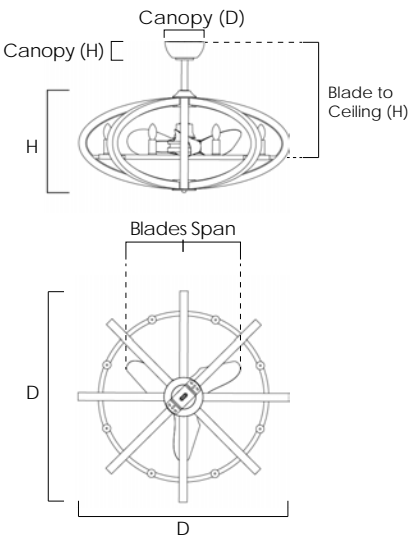

61004

- Includes One 8" Downrod
- Includes Remote Control
- Damp Location
- Title 20
- Color Tunable
- Wifi Enabled

Job Name : _____
 Job Type : _____
 Quantity : _____
 Comments : _____

ACCESSORIES (Sold Separately)

FCT6000WT Wall Control

PRODUCT DESCRIPTION

Rings of Ash wood are distressed and then finished In Antique Pecan for that old world feel. Wi-Fi enabled function allows you to control the fan speed or light intensity from your favorite device.

MEASUREMENTS

DIMENSION : 36" D x 26" H
 MAX OAH : 26" OAH
 CANOPY : 6.75" W x 2.75" H x 6.75" L
 HANGING WEIGHT : 32.41 lb

LAMPING

INPUT VOLTAGE : 120V
 LUMENS : 2,650 Rated (2,380 Del.)
 BULB : 8 x 4W E12 LED , 32W Total
 DIMMABLE : By Control Provided
 CRI : 80 CRI
 COLOR_TEMP : 3000K