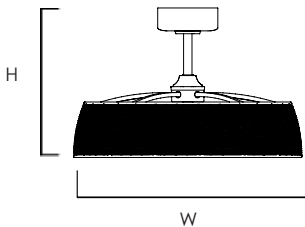

FINISHES OPTION

- Natural Rattan w/Dark Bronze (NADBZ)
- Dark Rattan w/Dark Bronze (RADBZ)

MATERIAL

Hand Woven Rattan, Steel, ABS

RATINGS

cETLus
Damp Location

INCLUDES

- Wall Mountable Remote Control
- 1 x 8" Downrod

DOWNROD OPTIONS

- 18" (FRD0118DBZ)
- 24" (FRD0124DBZ)
- 30" (FRD0130DBZ)
- 36" (FRD0136DBZ)