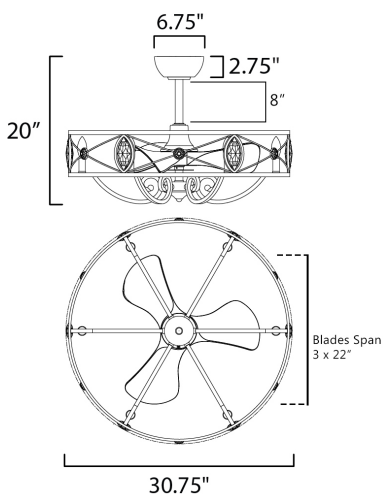

FINISHES OPTION

 Silver Mist

MATERIAL

Glass+Steel+ABS

RATINGS

cETLus
 Damp Location

INCLUDES

- Wall Mountable Remote Control
- 1 x 8" Downrod

DOWNROD OPTIONS

- 18" (FRD0118SM)
- 24" (FRD0124SM)
- 30" (FRD0130SM)
- 36" (FRD0136SM)

ADDITIONAL

RATED LIFE: 20,000 Hours
 OPERATING TEMPERATURE: -20° C (-4°F), 40°C (104°F)
 LIGHTING DIRECTION: Down

MEASUREMENTS

DIMENSION : 30.75" D x 20" H
 BLADES : 3 x 22"
 MAX OAH : 20" OAH
 CANOPY : 6.75" W x 2.75" H x 6.75" L
 HANGING WEIGHT : 20.06 lb

LAMPING

INPUT VOLTAGE : 120V
 LUMENS : 2,000 Rated (1,800 Del.)
 BULB : 6 x 4W E12 LED , 24W Total
 DIMMABLE : By Control Provided
 CRI : 80 CRI
 COLOR_TEMP : 3000K