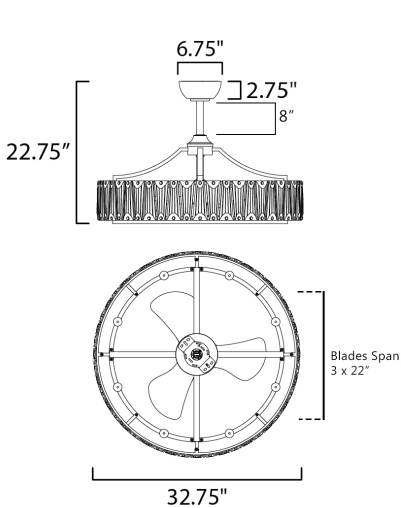

FINISHES OPTION

- Black
- Golden Silver

MATERIAL

Glass+Steel+ABS

RATINGS

cETLus
 Damp Location

INCLUDES

- Wall Mountable Remote Control
- 1 x 8" Downrod

DOWNROD OPTIONS

- 18" (FRD0118BK, GS)
- 24" (FRD0124BK, GS)
- 30" (FRD0130BK, GS)
- 36" (FRD0136BK, GS)

ADDITIONAL

OPERATING TEMPERATURE:
 -20°C (-4°F), 40°C (104°F)

MEASUREMENTS

DIMENSION	: 32.75" D x 22.75" H
BLADES	: 3 x 22
MAX OAH	: 22.75" @ 5"
CANOPY	: 6.75" @ 2.75" @ 6.75" @
HANGING WEIGHT	: 36 - 3" V