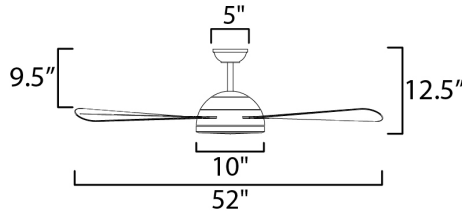

FINISHES OPTION

- Black (BK)
- Oil Rubbed Bronze (OI)
- Satin Nickel (SN)

MATERIAL

Metal + ABS + glass

RATINGS

Downrod Options:

- 12" (FRD12)
- 18" (FRD18)
- 24" (FRD24)
- 36" (FRD36)
- 48" (FRD48)
- 60" (FRD60)
- 72" (FRD72)

ADDITIONAL

- RATED LIFE 25000 Hours
- OPERATING TEMPERATURE: -20°C (-4°F), 40°C (104°F)
- Lamp Kit Available

MEASUREMENTS

MODEL	DIMENSION	CANOPY	HANGING WEIGHT	LAMPING BULB TYPE	LUMENS CRI INIT. DEL.
88801	52"W x 12.5"H	5.25"W x 2.25"H	17.28 lb	24W LED E26 120V	90+ 2100 1640
88802	52"W x 12.5"H	5.25"W x 2.25"H	17.28 lb	24W LED E26 120V	90+ 1500 1200