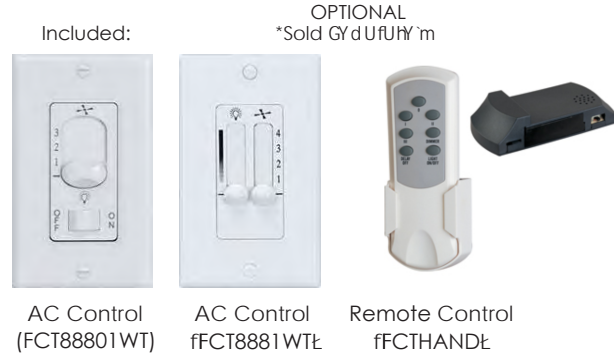

CUPOLA | CEILING FAN

88801 | 88802

- Available in Black, Bronze and Satin Nickel
- AC Wall control
- Dimmable using FCT881WT (sold separately)

Job Name : _____
 Job Type : _____
 Quantity : _____
 Comments : _____

Lamp light kit with domical glass

LED integrated dome

PRODUCT DESCRIPTION

Sweeping arcs define this fan, designed for contemporary and refreshing upgrades. The central housing is domical, from which a trio of uniquely curved fan blades smoothly rotate. Available in Satin Nickel with Silver blades and Black with two-tone Walnut/Black blades, the Cupola also features an LED integrated dome shape or a 2 lamp light kit with a domical glass to create a perfect sphere.