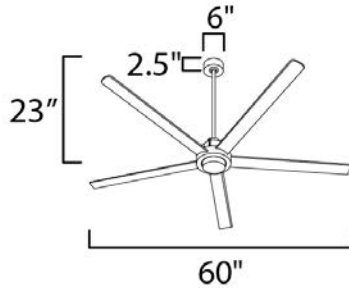

(Included) **FCT8881WT**
 AC Wall Control,
 Light Dimming
 and Fan Control

Light Kit Cover Plate Included

PRODUCT DESCRIPTION

For larger spaces, a larger blade span is sometimes required. This minimalist design is pure and simple. Elongated ABS blades span 60 inches and finished in Matte White contrasting the motor housing's Natural Aged Brass finish. The two tone finish makes for a stylish and bright fan great for interior spaces. Wall control with dual slide dimmer and fan speed control is provided.

ADDITIONAL

OPERATING TEMPERATURE:
 -20°C (-4°F), 40°C (104°F)

| ITEM# | LAMPING | DIMENSIONS | LUMENS RATED DEL | WEIGHT | BLADES | BLADE PITCH |
|-------|----------------------------|-------------|---------------------|--------|----------------------|----------------|
| 88826 | 120V, 12W Total, LED 3000K | D60" X 23"H | 1200 950 | 15 lb | (5) x ABS (Included) | 12 |