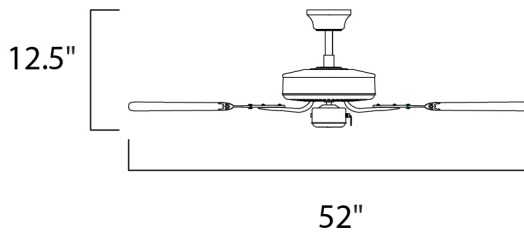

FCTHAND

UNIVERSAL Wall Remote
 *Sold Separately
 Compatible with All Fans
 (Excl. Fandelights)

OPTIONAL FAN KITS

FKT207

FKT210

PRODUCT DESCRIPTION

The Basic-Max ceiling fan features the ability to be installed three different ways: close mount, standard stem, and optional stems up to 72" long.

ADDITIONAL

OPERATING TEMPERATURE:
 -20°C (-4°F), 40°C (104°F)

MEASUREMENTS

MODEL DIMENSION
 89905 52"W x 18.25"H

LAMPING
 INPUT VOLTAGE : 120V

HANGING WEIGHT : 13.73 lb

BLADES

PITCH : 12
 NO. BLADES : 5
 REVERSABLE : Yes