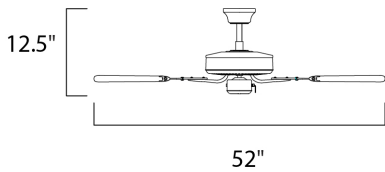

Basic-Max | 89905

Always consult a qualified electrician before installing any lighting product.

Job Name : _____

Job Type : _____

Quantity : _____

Comments : _____

PRODUCT DESCRIPTION

The Basic-Max ceiling fan features the ability to be installed three different ways: close mount, standard stem, and optional stems up to 72" long.

MEASUREMENTS

DIMENSION : 52" W x 12.5" H
 HANGING WEIGHT : 13.73 lb

LAMPING

INPUT VOLTAGE : 120V

AIRFLOW

SPEEDS : 6
 AIRFLOW CFM : 4848
 ELECTRICITY USE : 59W
 AIRFLOW EFFICIENCY : 78

BLADES

PITCH : 12
 NO. BLADES : 5
 REVERSABLE : Yes