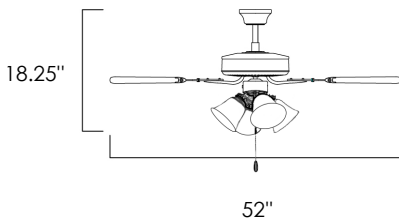

Basic-Max | FAN WITH LIGHT KIT

89907FTOIWP | 89907FTSNWP

Job Name : _____
Job Type : _____
Quantity : _____
Comments : _____

FAN REMOTE CONTROL
FCTHAND
(OPTIONAL)

PRODUCT DESCRIPTION

The Basic-Max ceiling fan features the ability to be installed three different ways: close mount, standard stem, and optional stems up to 72" long.

MEASUREMENTS

DIMENSION : 52" W x 18.25" H
CANOPY : 5" W x 2.25" H x 5" L
HANGING WEIGHT : 16.34 lb

LAMPING

INPUT VOLTAGE : 120V
BULB : 4 x 9W LED E26 Medium , 36W Total
BULB INCLUDED : (Included)
LIGHTING_DIRECTION : Down