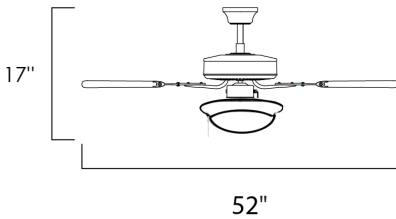

Basic-Max | FAN WITH LIGHT KIT

89908SWOIW P | 89908SWSNWP

Job Name : _____
Job Type : _____
Quantity : _____
Comments : _____

FAN REMOTE CONTROL
FCTHAND
(OPTIONAL)

PRODUCT DESCRIPTION

The Basic-Max ceiling fan features the ability to be installed three different ways: close mount, standard stem, and optional stems up to 72" long.

MEASUREMENTS

DIMENSION : 52" W x 17" H
MAX OAH : 18.25" OAH
CANOPY : 5" D x 2.25" H
HANGING WEIGHT : 14.8 lb

LAMPING

INPUT VOLTAGE : 120V
BULB : 2 x 9W LED E26 Medium , 18W Total
BULB INCLUDED : (Included)
LIGHTING DIRECTION : Down