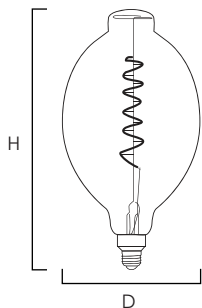

FLEXIBLE LED FILAMENT | BULBS

BUL-5W-A50-E26-CL-120V-822 | BUL-5W-BT56-E26-CL-120V-822

- Available in 2200K color temperature
- Dimmable with Flicker Free
- 110-130 Input Voltage
- Rated life 15,000 lifetime hours
- 5W, 350 Lumens
- ETL/cETL

Job Name : _____
Job Type : _____
Quantity : _____
Comments : _____

A50

BT56

PRODUCT DESCRIPTION

Large scale and inspired by vintage squirrel cage filaments, these Decorative LED bulbs will create the look of a full fixture without the expense. Choose from the varying styles of glass to complete any pendant or chandelier with medium base sockets.

BULB TYPE: A50

MEASUREMENTS

DIMENSIONS : 6.25"D x 11.5"H
HANGING WEIGHT : 1.07 lb

BULB TYPE: BT56

MEASUREMENTS

DIMENSIONS : 7"D x 13.25"H
HANGING WEIGHT : 1.38 lb

LAMPING

WATTAGE : 5W
INPUT VOLTAGE : 110-130V
LUMENS : 350
COLOR TEMP. : 2200K
BASE TYPE : E26
DIMMABLE : Flicker free Dimming