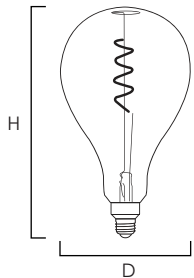

FLEXIBLE LED FILAMENT | BULBS

BUL-5W-A50-E26-CL-120V-822 | BUL-5W-BT56-E26-CL-120V-822

- Available in 2200K color temperature
- Dimmable with Flicker Free
- 110-130 Input Voltage
- Rated life 15,000 lifetime hours
- 5W, 350 Lumens
- ETL/cETL

Job Name : _____
Job Type : _____
Quantity : _____
Comments : _____

A50

BT56

PRODUCT DESCRIPTION

Large scale and inspired by vintage squirrel cage filaments, these Decorative LED bulbs will create the look of a full fixture without the expense. Choose from the varying styles of glass to complete any pendant or chandelier with medium base sockets.

BULB TYPE: A50

MEASUREMENTS

DIMENSIONS : 6.25"D x 11.5"H
HANGING WEIGHT : 1.07 lb

BULB TYPE: BT56

MEASUREMENTS

DIMENSIONS : 7"D x 13.25"H
HANGING WEIGHT : 1.38 lb

LAMPING

WATTAGE : 5W
INPUT VOLTAGE : 110-130V
LUMENS : 350
COLOR TEMP. : 2200K
BASE TYPE : E26
DIMMABLE : Flicker free Dimming