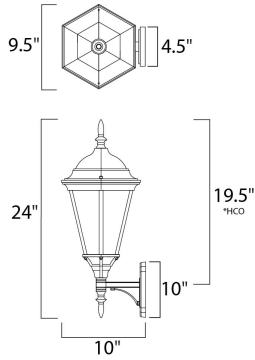

PRODUCT DESCRIPTION

Westlake is a transitional style from Maxim Lighting International in Black, Rust Patina, Empire Bronze, or White finish.