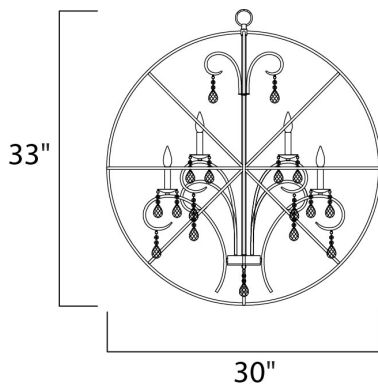

PRODUCT DESCRIPTION

A spherical frame of metal surround a simple line chandelier draped in crystal for a transitional style that fits any interior design. Orbit is available in 2 sizes and 2 finishes, Oil Rubbed Bronze with Cognac crystal and a combo finish of Anthracite and Polished Nickel with Clear crystal.

MEASUREMENTS

DIMENSION : 30" L x 30" W x 33" H
 MAX OAH : 69" OAH
 HANGING WEIGHT : 16.5 lb

LAMPING

INPUT VOLTAGE : 120V
 LUMENS : 0 Rated
 BULB : 9 x 60W Incandescent E12 Candelabra , 540W Total
 BULB INCLUDED : (Not Included)
 DIMMABLE : Yes

FINISHES OPTION

 Anthracite / Polished Nickel
 Oil Rubbed Bronze

MATERIAL

Steel + Crystal

RATINGS

cULus
 Dry Location

ADDITIONAL

ADJUSTABLE
 OPERATING TEMPERATURE:
 -20°C (-4°F), 40°C (104°F)