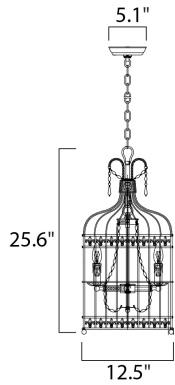

**MEASUREMENTS**

DIMENSION : 12.5" L x 12.5" W x 25.5" H  
 HANGING WEIGHT : 7.5 lb

**LAMPING**

INPUT VOLTAGE : 120V  
 LUMENS : 0 Rated  
 BULB : 4 x 60W Incandescent E26 Medium , 240W Total  
 BULB INCLUDED : (Not Included)  
 DIMMABLE : Yes