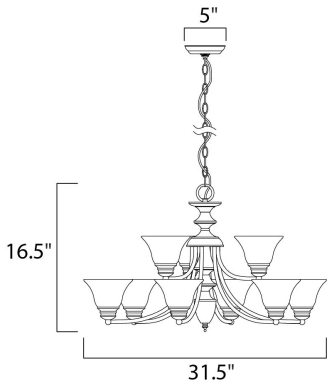

MEASUREMENTS

DIMENSION : 31.5" L x 31.5" W x 16.5" H
 CANOPY : 5" W x 1" H x 5" L
 HANGING WEIGHT : 16.56 lb

LAMPING

INPUT VOLTAGE : 120V
 LUMENS : 6,048 Rated
 BULB : 9 x 60W Incandescent E26 Medium , 540W Total
 BULB INCLUDED : (Not Included)
 DIMMABLE : Yes