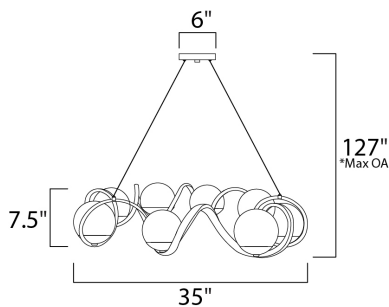

PRODUCT DESCRIPTION

Rectangular metal channel, finished in Black, is meticulously formed in a curl design to create a unique and dramatic design. Clear Seedy glass balls supported by cups of Polished Nickel are strategically positioned to balance out the design.

*max overall height

MEASUREMENTS

- DIMENSION : 35" L x 35" W x 7.5" H
- MAX OAH : 127" OAH
- CANOPY : 6" W x 1" H x 6" L
- HANGING WEIGHT : 15.95 lb
- WIRE LENGTH : 120"

LAMPING

- INPUT VOLTAGE : 120V
- BULB : 8 x 40W Incandescent E12 Candelabra , 320W Total
- BULB INCLUDED : (Not Included)
- DIMMABLE : Yes