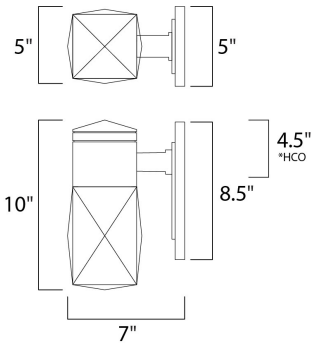

PRODUCT DESCRIPTION

If you are looking to make an impression this is the fixture for your home. Solid Beveled Crystal font is supported by a classical aluminum frame finished in Texture Ebony or Metallic Bronze. The high lumen LED light source brings the crystal to life as well as providing glare free illumination.

MEASUREMENTS

DIMENSION : 5" W x 10" H x 7" Ext
MAX OAH : 5" W x 8.5" H
HANGING WEIGHT : 14.81 lb

LAMPING

INPUT VOLTAGE : 120V
LUMENS : 700 Rated
BULB : 1 x 10W LED PCB Integrated , 10W Total
BULB INCLUDED : (Integrated)
DIMMABLE : Triac CL
CRI : 80+ CRI
COLOR_TEMP : 3000K

FINISHES OPTION

- Metallic Bronze
- Texture Ebony

GLASS

Clear CL

MATERIAL

Aluminum + Crystal

RATINGS

cULus
Dry Location

ADDITIONAL

INSTALL UP/DOWN: Up/Dn
OPERATING TEMPERATURE:
-20°C (-4°F), 40°C (104°F)

Always consult a qualified electrician before installing any lighting product.