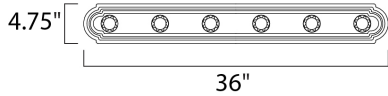

MEASUREMENTS

DIMENSION : 36" W x 4.75" H x 5" Ext
 BACK PLATE : 4" W x 32" H x 2.3" HCO
 HANGING WEIGHT : 2.88 lb

LAMPING

LUMENS : 6,900 Rated
 BULB : 6 x 100W Incandescent E26 Medium , 600W Total
 BULB INCLUDED : (Not Included)
 DIMMABLE : Yes
 COLOR_TEMP : 2700K
 LIGHTING_DIRECTION : Both