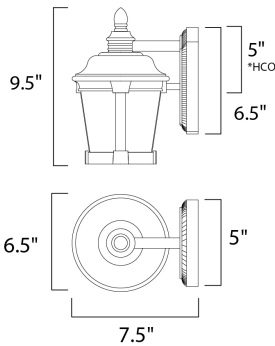

PRODUCT DESCRIPTION

Nantucket EE is a traditional, early American style, energy saving collection from Maxim Lighting International in Country Forge finish with Frosted Seedy glass.

MEASUREMENTS

DIMENSION : 8.5" W x 23" H x 11" Ext
BACK PLATE : 4.75" W x 14" H x 13.5" HCO
HANGING WEIGHT : 12.13 lb

LAMPING

INPUT VOLTAGE : 120V
LUMENS : 1,355 Rated
BULB : 1 x 18W Fluorescent GU24 , 18W Total
BULB INCLUDED : (Included)
DIMMABLE : No
CRI : 80+ CRI
COLOR_TEMP : 2700K

FINISHES OPTION

Country Forge

GLASS

Frosted Seedy FS

MATERIAL

Forged Iron

RATINGS

cETLus
Wet Location

ADDITIONAL

INCANDESCENT WATTS: 123
RATED LIFE 10000 Hours
OPERATING TEMPERATURE:
-20°C (-4°F), 40°C (104°F)

Always consult a qualified electrician before installing any lighting product.