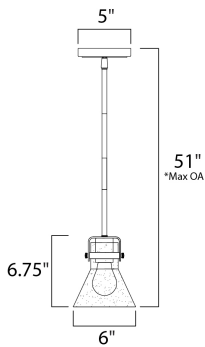

PRODUCT DESCRIPTION

This nautical-inspired bath vanity features Clear Seedy glass cones suspended by a yoke frame finished in Polished Chrome. The clear glass offers abundant lighting and compliments the styling of the fixture. Make it a more industrial look by adding filament E26 light bulbs.

*max overall height

MEASUREMENTS

- DIMENSION : 6" L x 6" W x 6.75" H
- MAX OAH : 51" OAH
- CANOPY : 5" W x 0.75" H x 5" L
- HANGING WEIGHT : 2.9 lb
- WIRE LENGTH : 120"

LAMPING

- INPUT VOLTAGE : 110-130V
- BULB : 1 x 60W Incandescent E26 Medium , 60W Total
- BULB INCLUDED : (Not Included)
- DIMMABLE : Yes