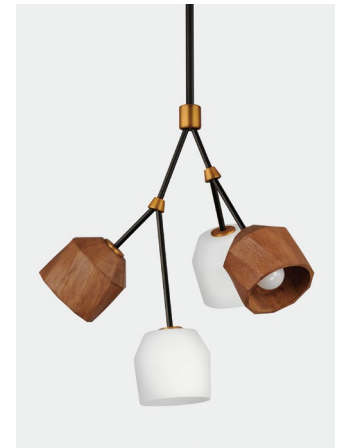

## AKIMBO COLLECTION

Fashionable modern chandeliers combines solid wood shades with warm bronze and brass tones. Posing with arms akimbo, a combination of walnut stained oak and Satin White glass shades creates a transitional statement in mixed materials while also providing pleasant glare-free lighting

Material:  
**Steel, Glass, Wood**

Finish:  
**Dark Bronze / Antique Brass**

### Light up your spring!

The Akimbo blends effortlessly with a variety of styles thanks to its two-tone Dark Bronze and Antique Brass finish. The natural tones and wooden shades give off an Earthy, organic vibe that perfectly captures the essence of Spring.