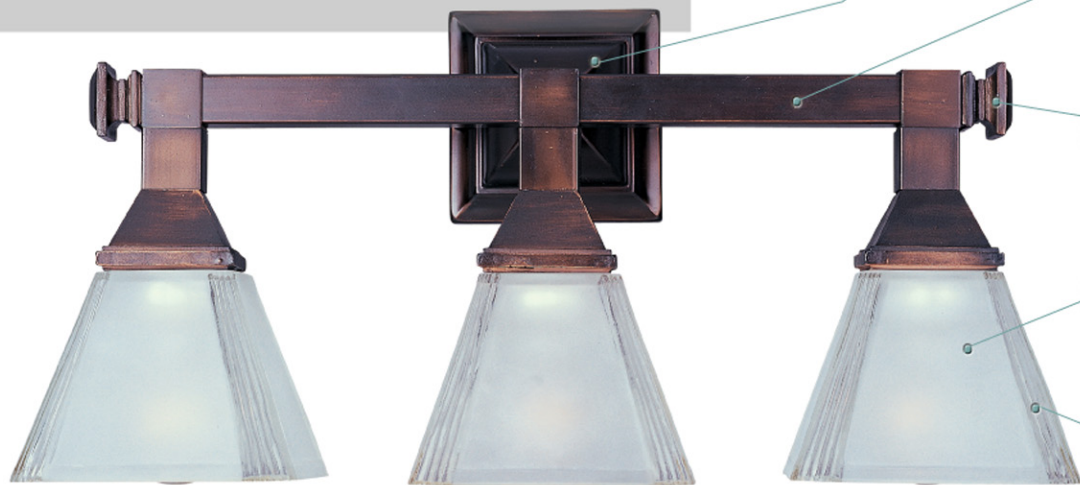

The BRENTWOOD

11078FTOI

Raised decorative backplate

Oil Rubbed Bronze finish also available in Satin Nickel

Decorative square end caps

Fluted rectangular square shades

Frosted and Clear ribbed glass

MAXIM[®]