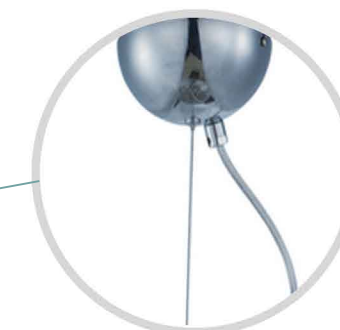

The
VINEYARD

39764PC

Adjustable up to
120" inches

Stainless Steel leaves
double cut for
multi-dimensional
appearance

G9 Xenon lamps
included; LED
option available

Polished Chrome
finish

MAXIM[®]