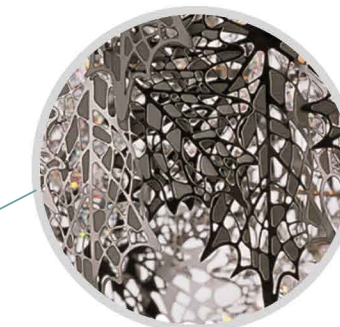

The
VINEYARD

39764PC

Adjustable up to
120" inches

Stainless Steel leaves
double cut for
multi-dimensional
appearance

G9 Xenon lamps
included; LED
option available

Polished Chrome
finish

MAXIM[®]