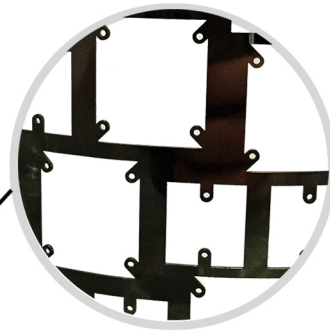

Adjustable fixture stems included  
3 - 6" stem  
12 - 12" stems

Bands of steel are Laser-cut and arranged in abstract pattern

Adorned with Flambé crystals: combination of Cognac, Mirror, and Clear beveled crystals