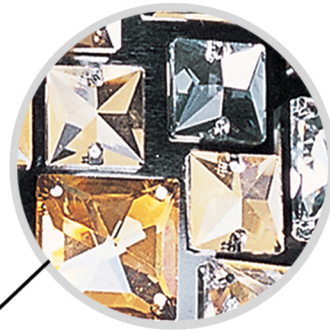

Adjustable fixture stems included  
3 - 6" stem  
12 - 12" stems

Bands of steel are Laser-cut and arranged in abstract pattern

Adorned with Flambé crystals: combination of Cognac, Mirror, and Clear beveled crystals