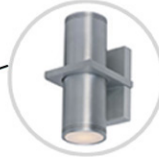

Highlights architectural structuring with up and down light

Available in Architectural Bronze and Brushed Aluminum

Comes in 22 variations in incandescent, and 22 LED

Sealed with screw lens that are water tight and allow the use of standard light bulbs