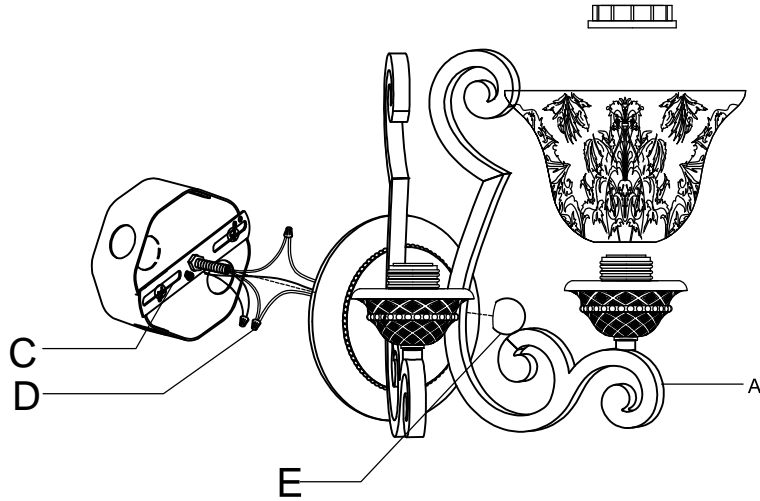

PRODUCT NAME : Symphony 2-Light Wall Sconce  
ITEM NUMBER: 11247

Please consult a qualified electrician for hanging fixture and wiring.

Light Source : 2 X E26 Medium base 60W (Not Included)

Made in China / Hecho en China / Fabrique en China

A		x1		
B		x1		
C		x2		
D		x3		
E		x1		
F		x2		
G		x2		

1.

---

2.

---

3.

---