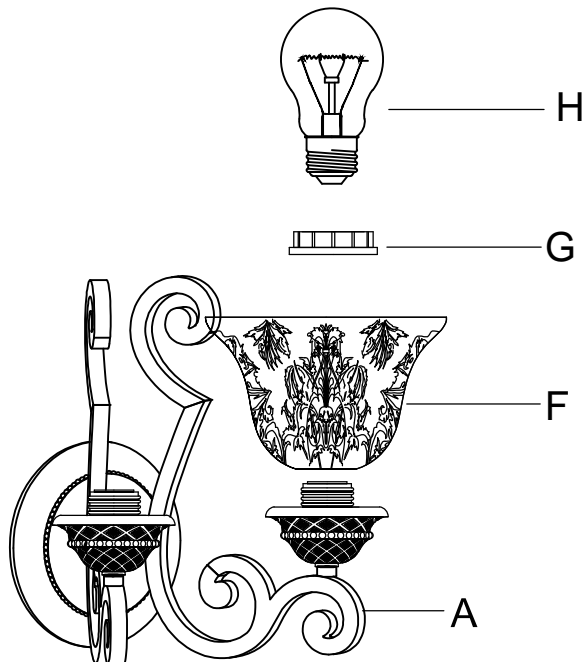

PRODUCT NAME : Symphony 2-Light Wall Sconce  
ITEM NUMBER: 11247

Please consult a qualified electrician for hanging fixture and wiring.

Light Source : 2 X E26 Medium base 60W (Not Included)

Made in China / Hecho en China / Fabrique en China

A		x1		
B		x1		
C		x2		
D		x3		
E		x1		
F		x2		
G		x2		

1.

---

2.

---

3.

---