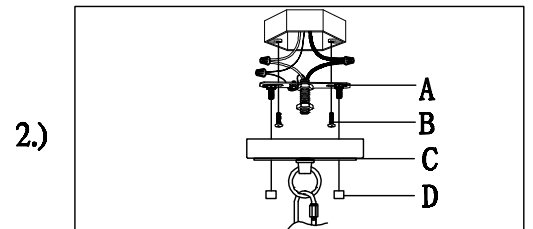

**PRODUCT NAME: Vessel 1-Light Mini Pendant**  
**ITEM NUMBER: 21619CLBKAL**

**Please consult your electrician for hanging fixture and wiring.**

**Bulb(not included):1-60 Watt Medium Base Bulb**

**IMPORTANT: Turn off the power at the main fuse or circuit breaker box before starting installation**

**Locate all hardware & components before discarding packaging**

**Step.1: Run wire through stems and combine stem lengths to loop, locked the hook with top and bottom loop**

**Step.2: Remove mounting bracket from fixture and install to electrical box**