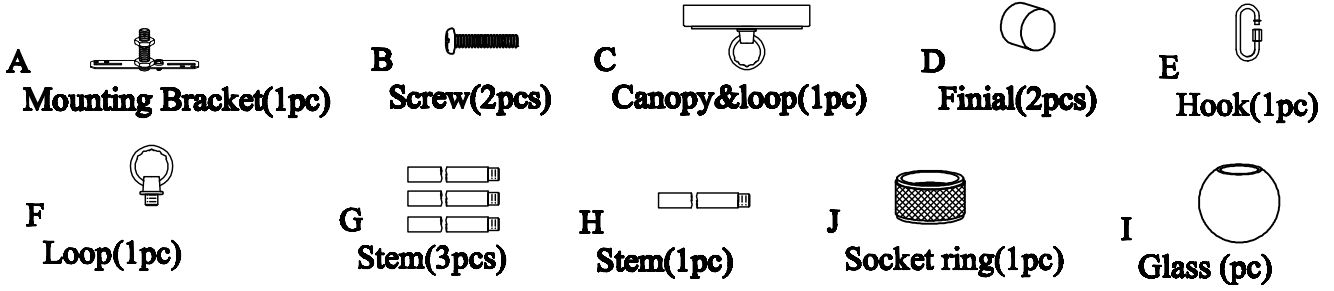

**PRODUCT NAME: Vessel 1-Light Mini Pendant**  
**ITEM NUMBER: 21619CLBKAL**

**Please consult your electrician for hanging fixture and wiring.**

**Bulb(not included):1-60 Watt Medium Base Bulb**

**IMPORTANT: Turn off the power at the main fuse or circuit breaker box before starting installation**

**Locate all hardware & components before discarding packaging**

**Step.1: Run wire through stems and combine stem lengths to loop, locked the hook with top and bottom loop**

**Step.2: Remove mounting bracket from fixture and install to electrical box**

**Wire fixture to wires in outlet box.**

**Green wire is for Ground.**

**Install fixture to bracket and tighten screws and finial(D) of the canopy to secure.**

**Step3: Attached the Glass(I) to the socket, then secured by socket ring(J)**