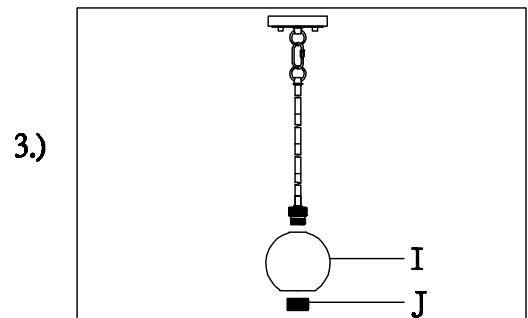

**PRODUCT NAME: Vessel 1-Light Mini Pendant**  
**ITEM NUMBER: 21619CLBKAL**

**Please consult your electrician for hanging fixture and wiring.**

**Bulb(not included):1-60 Watt Medium Base Bulb**

**IMPORTANT: Turn off the power at the main fuse or circuit breaker box before starting installation**

**Locate all hardware & components before discarding packaging**

**Step.1: Run wire through stems and combine stem lengths to loop, locked the hook with top and bottom loop**

**Step.2: Remove mounting bracket from fixture and install to electrical box**

**Wire fixture to wires in outlet box.**

**Green wire is for Ground.**

**Install fixture to bracket and tighten screws and finial(D) of the canopy to secure.**

**Step3: Attached the Glass(I) to the socket, then secured by socket ring(J)**