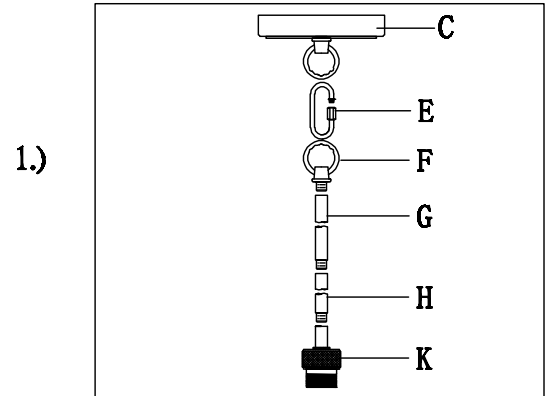

**PRODUCT NAME: Vessel 1-Light Mini Pendant**  
**ITEM NUMBER: 21619CLBKAL**

**Please consult your electrician for hanging fixture and wiring.**

**Bulb(not included):1-60 Watt Medium Base Bulb**

**IMPORTANT: Turn off the power at the main fuse or circuit breaker box before starting installation**

**Locate all hardware & components before discarding packaging**

**Step.1: Run wire through stems and combine stem lengths to loop, locked the hook with top and bottom loop**

**Step.2: Remove mounting bracket from fixture and install to electrical box**

**Wire fixture to wires in outlet box.**

**Green wire is for Ground.**

**Install fixture to bracket and tighten screws and finial(D) of the canopy to secure.**

**Step3: Attached the Glass(I) to the socket, then secured by socket ring(J)**