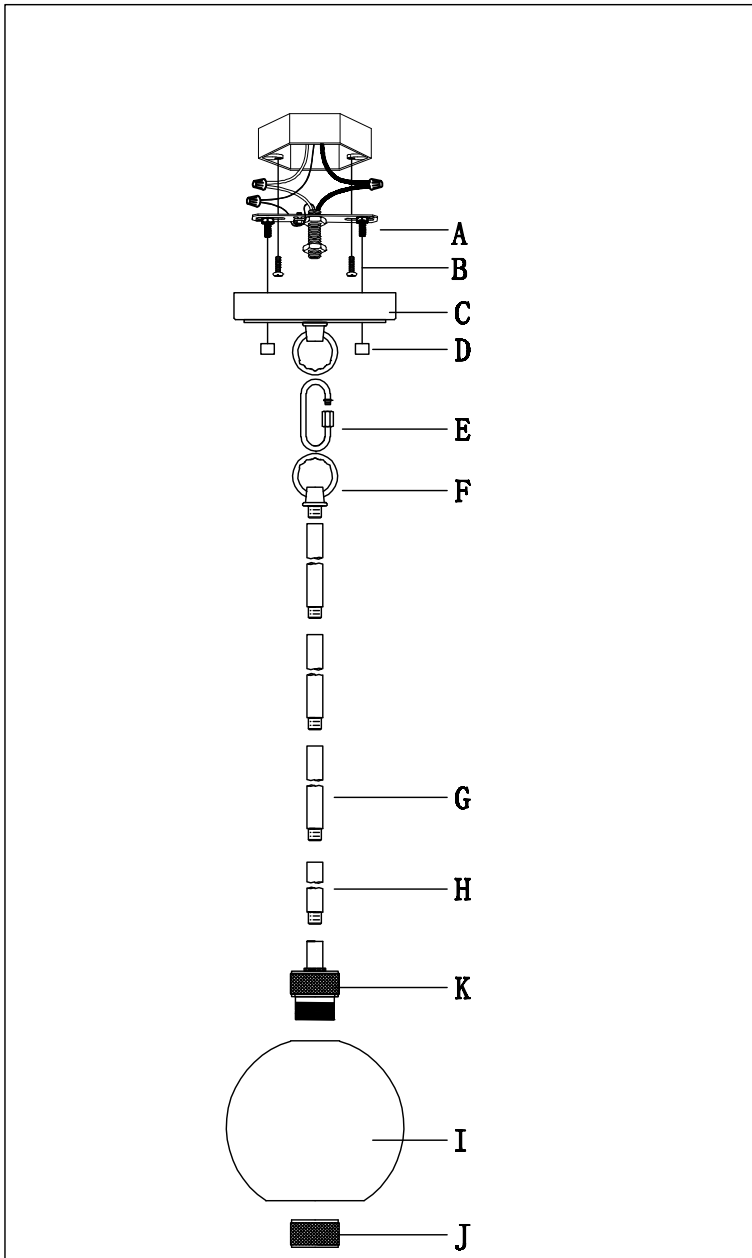

**PRODUCT NAME: Vessel 1-Light Mini Pendant**  
**ITEM NUMBER: 21619CLBKAL**

**Please consult your electrician for hanging fixture and wiring.**

**Bulb(not included):1-60 Watt Medium Base Bulb**

**IMPORTANT: Turn off the power at the main fuse or circuit breaker box before starting installation**

**Locate all hardware & components before discarding packaging**

**Step.1: Run wire through stems and combine stem lengths to loop, locked the hook with top and bottom loop**

**Step.2: Remove mounting bracket from fixture and install to electrical box**

**Wire fixture to wires in outlet box.**

**Green wire is for Ground.**

**Install fixture to bracket and tighten screws and finial(D) of the canopy to secure.**

**Step3: Attached the Glass(I) to the socket, then secured by socket ring(J)**