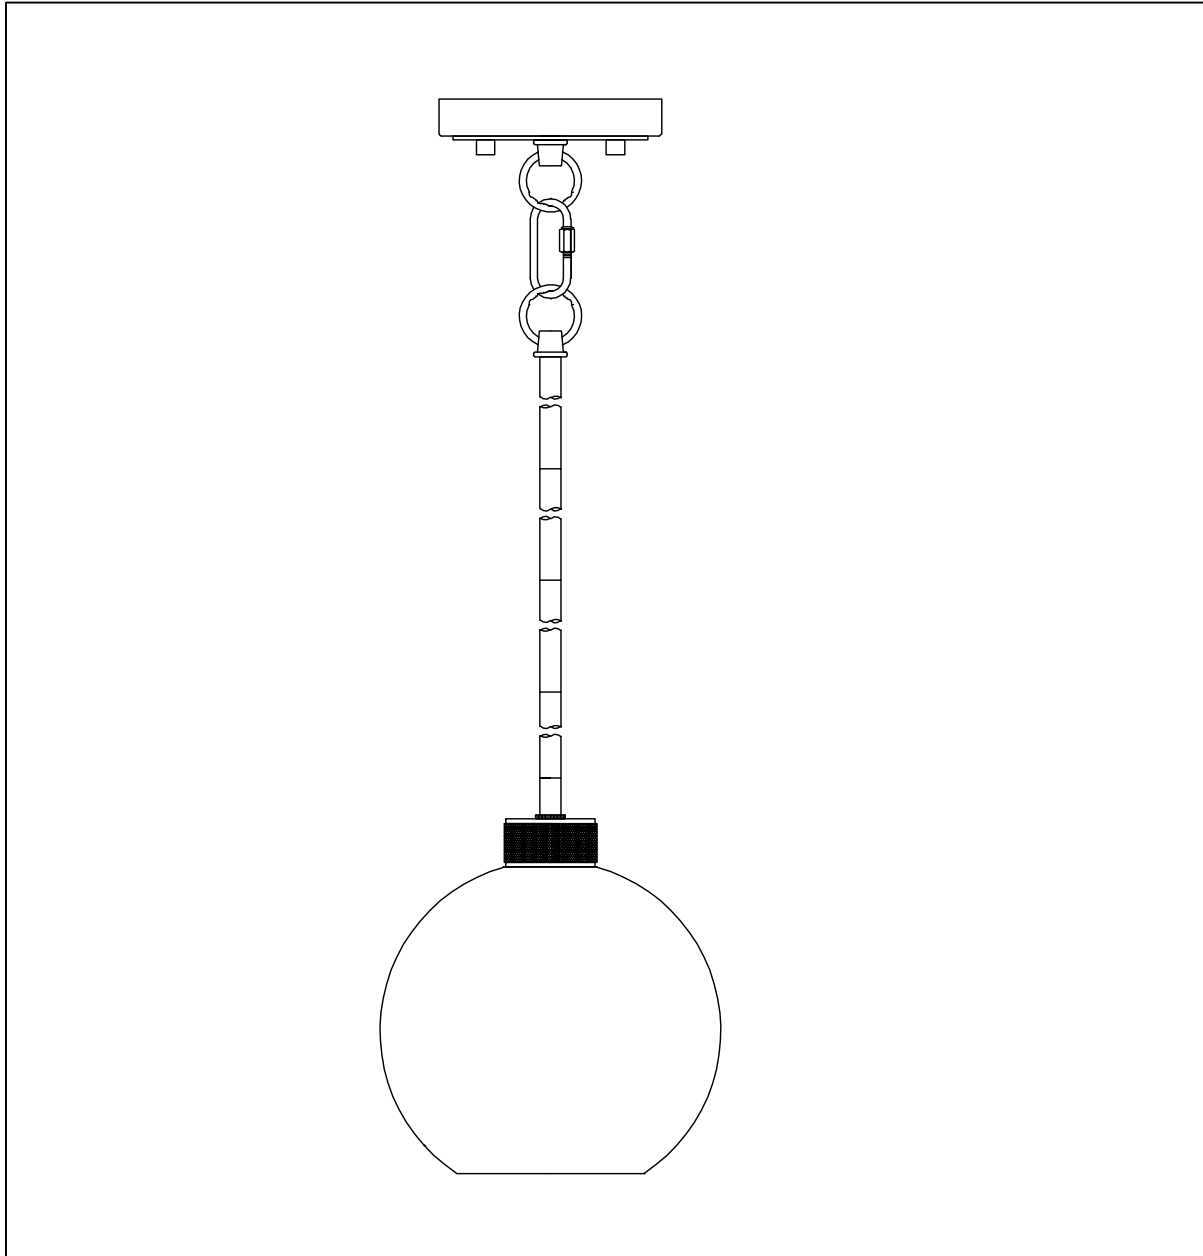

**PRODUCT NAME: Vessel 1-Light Mini Pendant**  
**ITEM NUMBER: 21619CLBKAL**

**Please consult your electrician for hanging fixture and wiring.**

**Bulb(not included):1-60 Watt Medium Base Bulb**

**IMPORTANT: Turn off the power at the main fuse or circuit breaker box before starting installation**

**Locate all hardware & components before discarding packaging**

**Step.1: Run wire through stems and combine stem lengths to loop, locked the hook with top and bottom loop**

**Step.2: Remove mounting bracket from fixture and install to electrical box**

**Wire fixture to wires in outlet box.**

**Green wire is for Ground.**

**Install fixture to bracket and tighten screws and finial(D) of the canopy to secure.**

**Step3: Attached the Glass(I) to the socket, then secured by socket ring(J)**