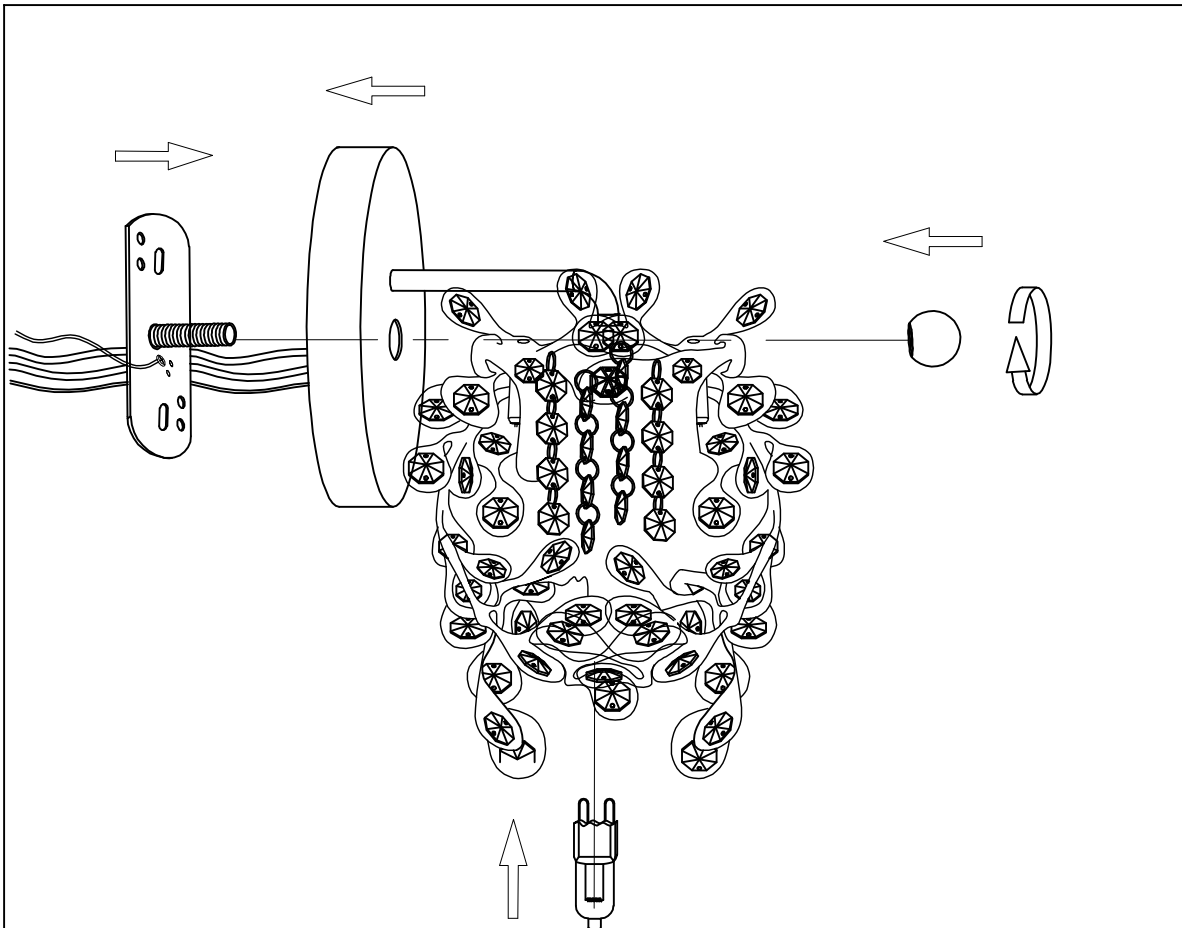

PRODUCT NAME : Comet
ITEM NUMBER : 24202BCPC

Please consult your electrician for hanging fixture and wiring.

Bulbs included : 1 x 40W Max Medium Base Bulb

**PRODUCTS ARE NOT INENDED
FOR COMMERCIAL USE.**

MADE IN CHINA
Page 1 of (2)

PRODUCT NAME : Comet
ITEM NUMBER : 24202BCPC

CAUTION: Before starting the installation, disconnect the power by turning off the circuit breaker or by removing the fuse at the fuse box.

Carefully unpack and identify all parts before assembly

Installation Procedures

1. Remove mounting bracket from fixture and install to electrical box.
2. Wire fixture to wires in outlet box. Copper wire is for Ground.
3. Attach fixture to mounting bracket and tighten decorative nut so fixture
4. Fit the bulbs into each socket . Do not use bare hands to install. Use a tissue otherwise life of lamp will decrease drastically.
(For outdoor use, caulk fixture with silicone sealant)