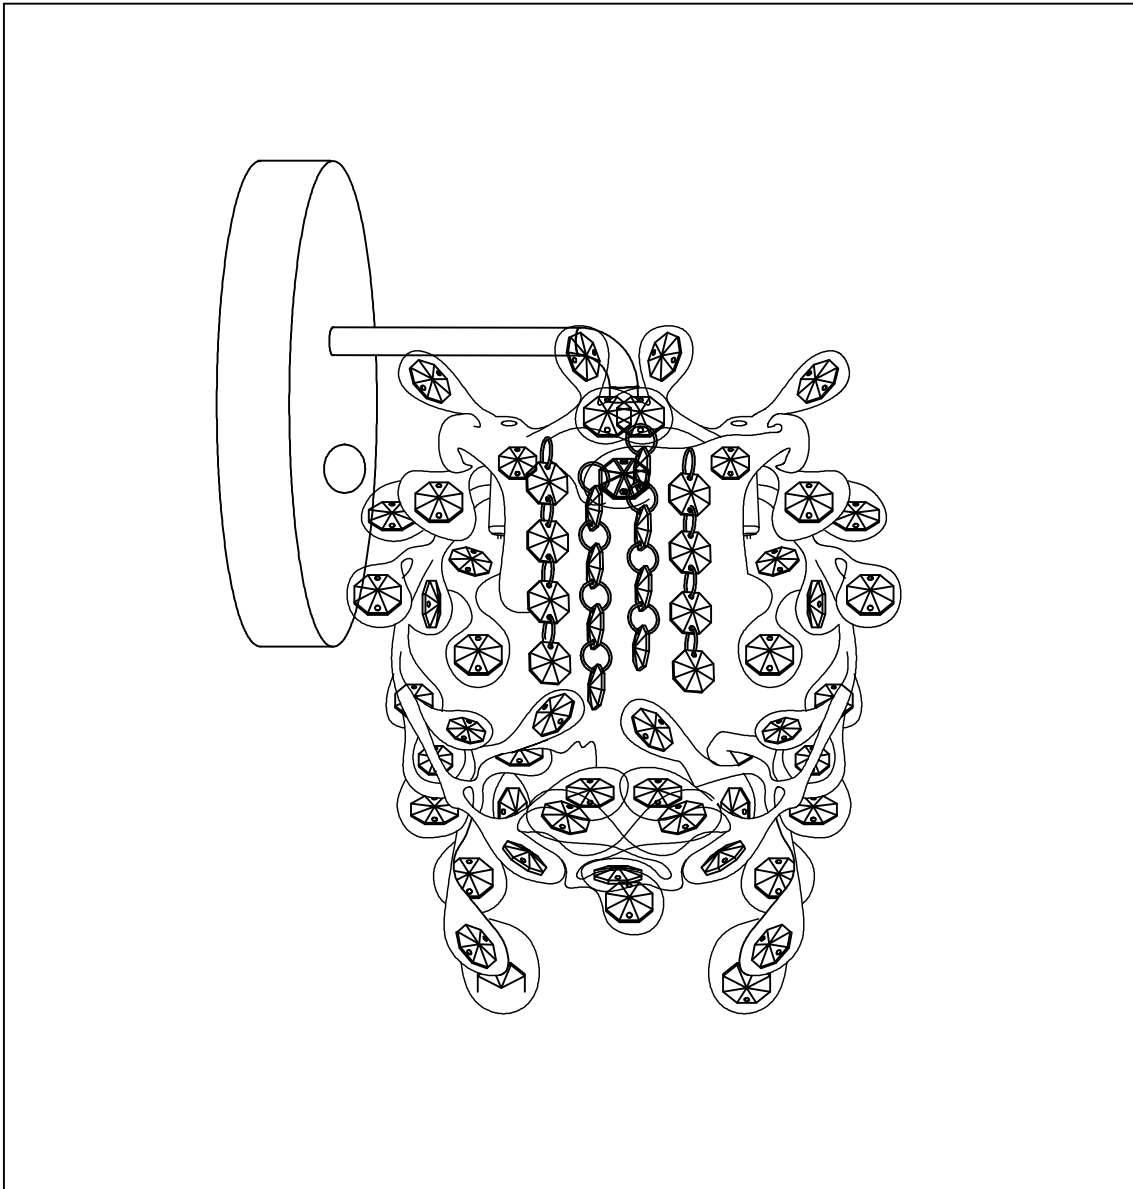

PRODUCT NAME : Comet
ITEM NUMBER : 24202BCPC

Please consult your electrician for hanging fixture and wiring.

Bulbs included : 1 x 40W Max Medium Base Bulb

**PRODUCTS ARE NOT INENDED
FOR COMMERCIAL USE.**

MADE IN CHINA
Page 1 of (2)

PRODUCT NAME : Comet
ITEM NUMBER : 24202BCPC

CAUTION: Before starting the installation, disconnect the power by turning off the circuit breaker or by removing the fuse at the fuse box.

Carefully unpack and identify all parts before assembly

Installation Procedures

1. Remove mounting bracket from fixture and install to electrical box.
2. Wire fixture to wires in outlet box. Copper wire is for Ground.
3. Attach fixture to mounting bracket and tighten decorative nut so fixture
4. Fit the bulbs into each socket . Do not use bare hands to install. Use a tissue otherwise life of lamp will decrease drastically.
(For outdoor use, caulk fixture with silicone sealant)