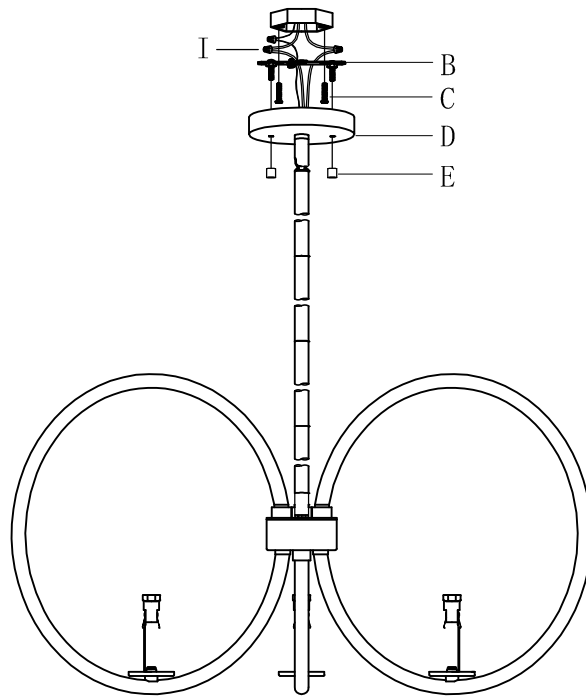

1. Combine stem lengths to meet your desired mounting height