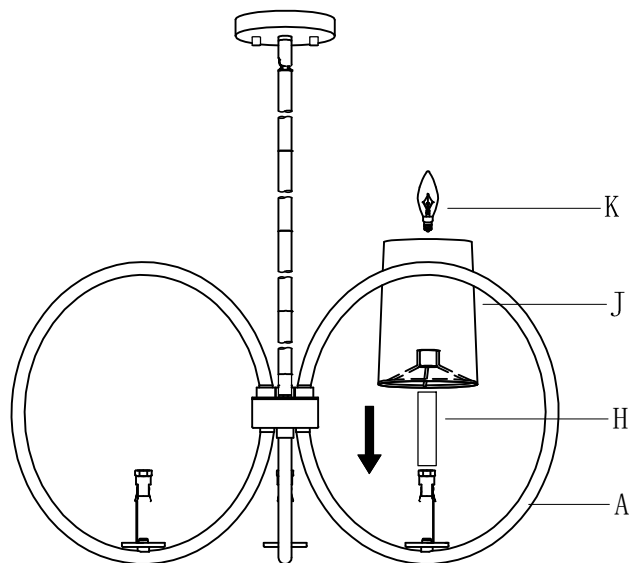

PRODUCT NAME : Meridian 3LT Chandelier  
ITEM NUMBER: 25293

**Please consult a qualified electrician for hanging fixture and wiring.**

Light Source : 3X E12 Candelabra 60W (Not Included)

Made in China / Hecho en China / Fabrique en China

<p>(A)</p>	 <p>Fixture</p>	<p>x1</p>	<p>(H)</p>	 <p>Candle cover</p>	<p>x3</p>
			<p>(I)</p>	 <p>Wire connector</p>	<p>x3</p>
<p>(B)</p>	 <p>Crossbar</p>	<p>x1</p>	<p>(J)</p>	 <p>SHD418OF</p>	<p>x3</p>
<p>(C)</p>	 <p>Screw #8-32x1"</p>	<p>x2</p>			
<p>(D)</p>	 <p>Canopy</p>	<p>x1</p>			
<p>(E)</p>	 <p>Finial</p>	<p>x2</p>			
<p>(F)</p>	 <p>STR04512BK-HE</p>	<p>x3</p>			
<p>(G)</p>	 <p>STR04512BK-HE</p>	<p>x1</p>			

1. Combine stem lengths to meet your desired mounting height

---

2.

---

3.

---