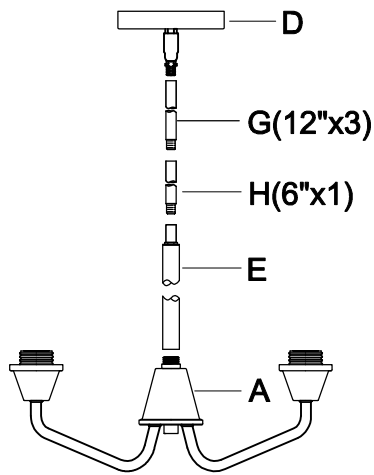

PRODUCT NAME: Goblet 3-Light Chandelier
ITEM NUMBER: 26124

Please consult a qualified electrician for hanging fixture and wiring.

Light Source : 3XE26 Medium base 60W(Not Included)

Made in China / Hecho en China / Fabrique en China

<p>(A)</p>	 <p>Fixture</p>	<p>x1</p>	<p>(H)</p>	 <p>STR04506BK-HE</p>	<p>x1</p>
<p>(B)</p>	 <p>Crossbar</p>	<p>x1</p>	<p>(I)</p>	 <p>Glass</p>	<p>x3</p>
<p>(C)</p>	 <p>Screw #8-32x1"</p>	<p>x2</p>	<p>(J)</p>	 <p>Socket ring</p>	<p>x3</p>
<p>(D)</p>	 <p>Canopy</p>	<p>x1</p>	<p>(K)</p>	 <p>Wire connector</p>	<p>x3</p>
<p>(E)</p>	 <p>Tube</p>	<p>x1</p>			
<p>(F)</p>	 <p>Finial</p>	<p>x2</p>			
<p>(G)</p>	 <p>STR04512BK-HE</p>	<p>x3</p>			