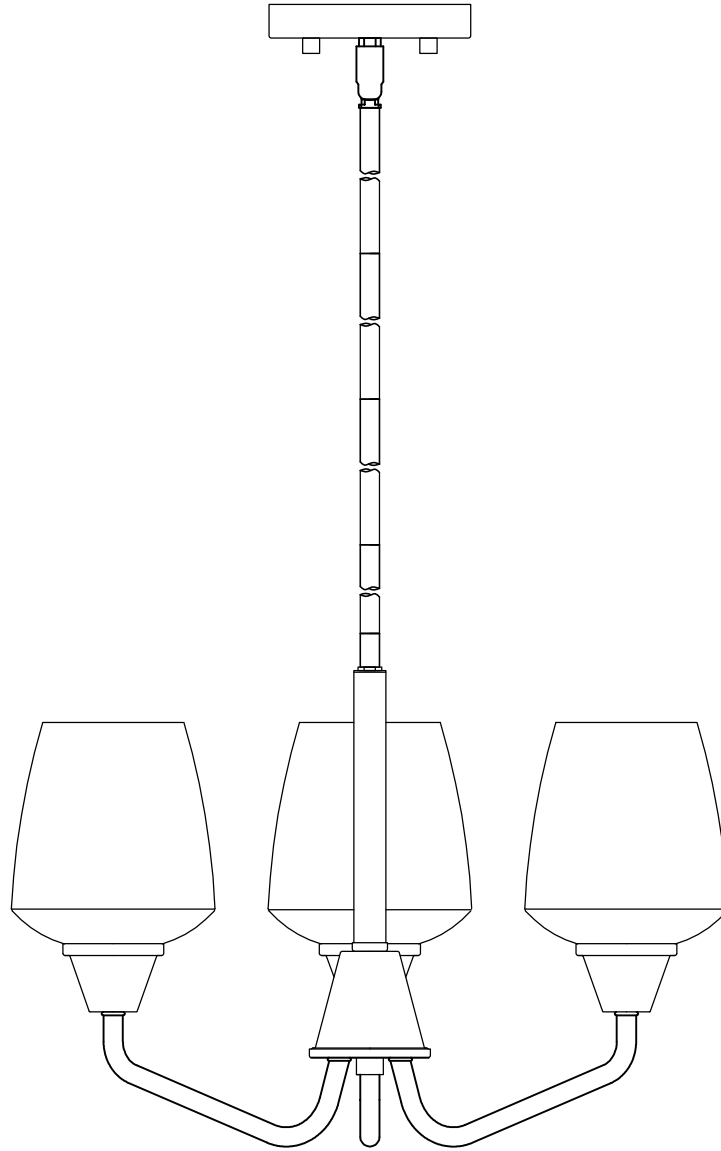

PRODUCT NAME: Goblet 3-Light Chandelier
ITEM NUMBER: 26124

Please consult a qualified electrician for hanging fixture and wiring.

Light Source : 3XE26 Medium base 60W(Not Included)

Made in China / Hecho en China / Fabrique en China

<p>(A)</p>	 <p>Fixture</p>	<p>x1</p>	<p>(H)</p>	 <p>STR04506BK-HE</p>	<p>x1</p>
<p>(B)</p>	 <p>Crossbar</p>	<p>x1</p>	<p>(I)</p>	 <p>Glass</p>	<p>x3</p>
<p>(C)</p>	 <p>Screw #8-32x1"</p>	<p>x2</p>	<p>(J)</p>	 <p>Socket ring</p>	<p>x3</p>
<p>(D)</p>	 <p>Canopy</p>	<p>x1</p>	<p>(K)</p>	 <p>Wire connector</p>	<p>x3</p>
<p>(E)</p>	 <p>Tube</p>	<p>x1</p>			
<p>(F)</p>	 <p>Finial</p>	<p>x2</p>			
<p>(G)</p>	 <p>STR04512BK-HE</p>	<p>x3</p>			