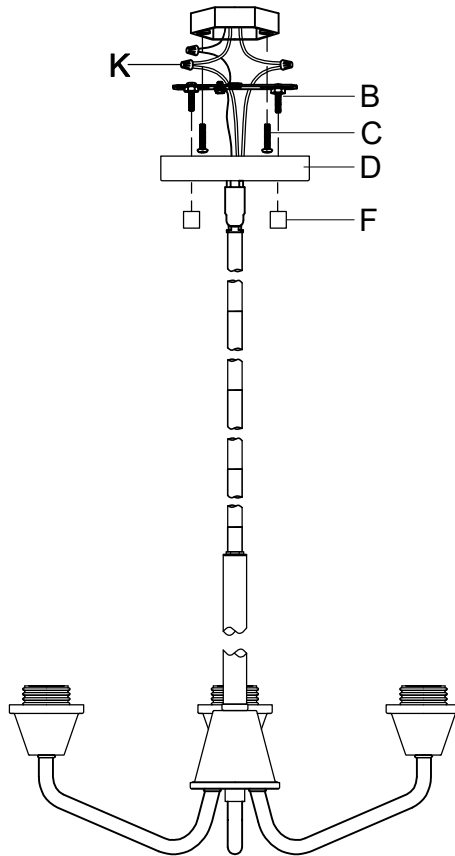

1. Combine stem lengths to you' re your desired mounting height

---