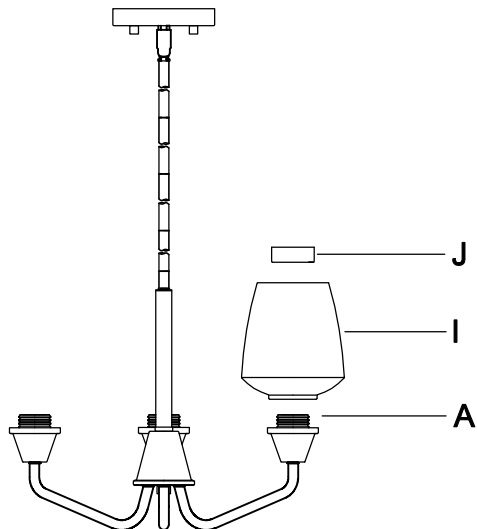

1. Combine stem lengths to you' re your desired mounting height

---

2.

3.