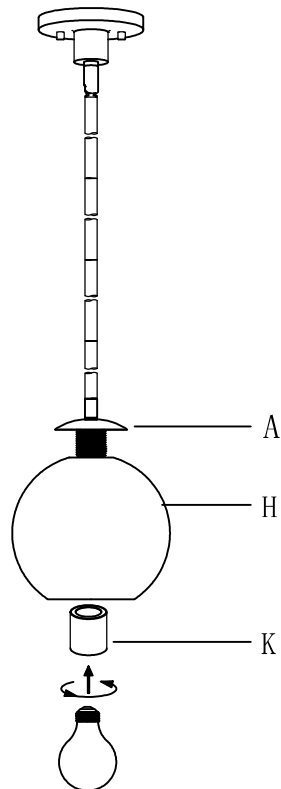

1. Combine stem lengths to you' re your desired mounting height

---

2.

3.