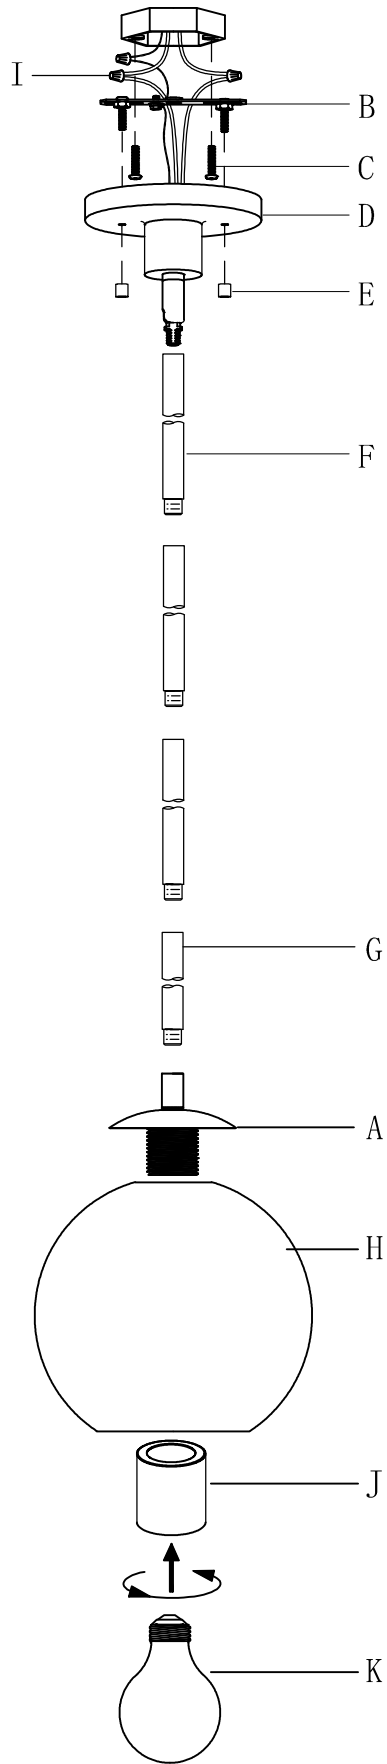

PRODUCTNAME :Branch 1-light large pendant
ITEMNUMBER:38419CLNAB

Please consult a qualified electrician for hanging fixture and wiring.

LightSource:1 X E26 Medium base 60W(Not Included)

Made in China / Hecho en China / Fabrique en China

<p>(A)</p>		<p>x1</p>	<p>(H)</p>	 <p>GLS38411CL</p>	<p>x3</p>
<p>(B)</p>	 <p>Crossbar</p>	<p>x1</p>	<p>(I)</p>	 <p>Wire connector</p>	<p>x3</p>
<p>(C)</p>	 <p>Screw #8-32x1"</p>	<p>x2</p>	<p>(J)</p>	 <p>Socketring</p>	<p>x1</p>
<p>(D)</p>	 <p>Canopy</p>	<p>x1</p>			
<p>(E)</p>	 <p>Finial</p>	<p>x2</p>			
<p>(F)</p>	 <p>STR06212NAB-HE</p>	<p>x3</p>			
<p>(G)</p>	 <p>STR06206NAB-HE</p>	<p>x1</p>			