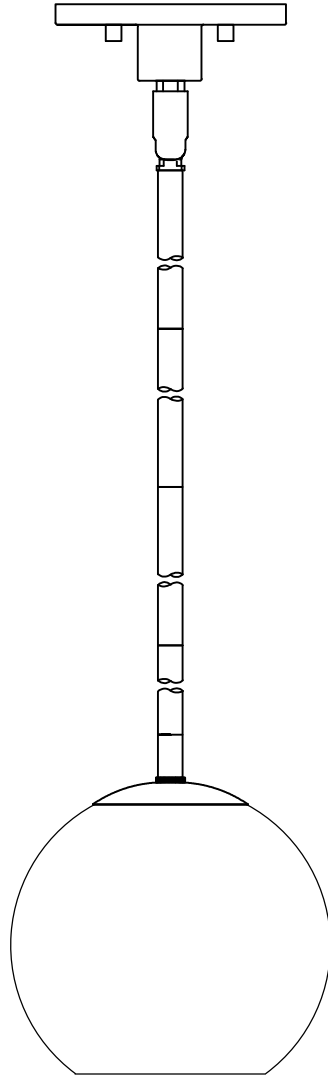

PRODUCTNAME :Branch 1-light large pendant
ITEMNUMBER:38419CLNAB

Please consult a qualified electrician for hanging fixture and wiring.

LightSource:1 X E26 Medium base 60W(Not Included)

Made in China / Hecho en China / Fabrique en China

<p>(A)</p>		<p>x1</p>	<p>(H)</p>	 <p>GLS38411CL</p>	<p>x3</p>
<p>(B)</p>	 <p>Crossbar</p>	<p>x1</p>	<p>(I)</p>	 <p>Wire connector</p>	<p>x3</p>
<p>(C)</p>	 <p>Screw #8-32x1"</p>	<p>x2</p>	<p>(J)</p>	 <p>Socketring</p>	<p>x1</p>
<p>(D)</p>	 <p>Canopy</p>	<p>x1</p>			
<p>(E)</p>	 <p>Finial</p>	<p>x2</p>			
<p>(F)</p>	 <p>STR06212NAB-HE</p>	<p>x3</p>			
<p>(G)</p>	 <p>STR06206NAB-HE</p>	<p>x1</p>			