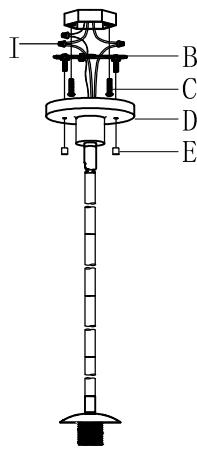

1. Combine stem lengths to you' re your desired mounting height

---