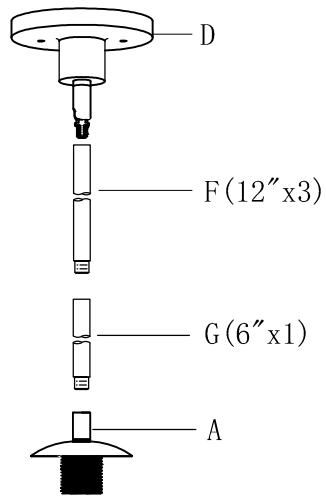

PRODUCTNAME :Branch 1-light large pendant
ITEMNUMBER:38419CLNAB

Please consult a qualified electrician for hanging fixture and wiring.

LightSource:1 X E26 Medium base 60W(Not Included)

Made in China / Hecho en China / Fabrique en China

<p>(A)</p>		<p>x1</p>	<p>(H)</p>	 <p>GLS38411CL</p>	<p>x3</p>
<p>(B)</p>	 <p>Crossbar</p>	<p>x1</p>	<p>(I)</p>	 <p>Wire connector</p>	<p>x3</p>
<p>(C)</p>	 <p>Screw #8-32x1"</p>	<p>x2</p>	<p>(J)</p>	 <p>Socketring</p>	<p>x1</p>
<p>(D)</p>	 <p>Canopy</p>	<p>x1</p>			
<p>(E)</p>	 <p>Finial</p>	<p>x2</p>			
<p>(F)</p>	 <p>STR06212NAB-HE</p>	<p>x3</p>			
<p>(G)</p>	 <p>STR06206NAB-HE</p>	<p>x1</p>			