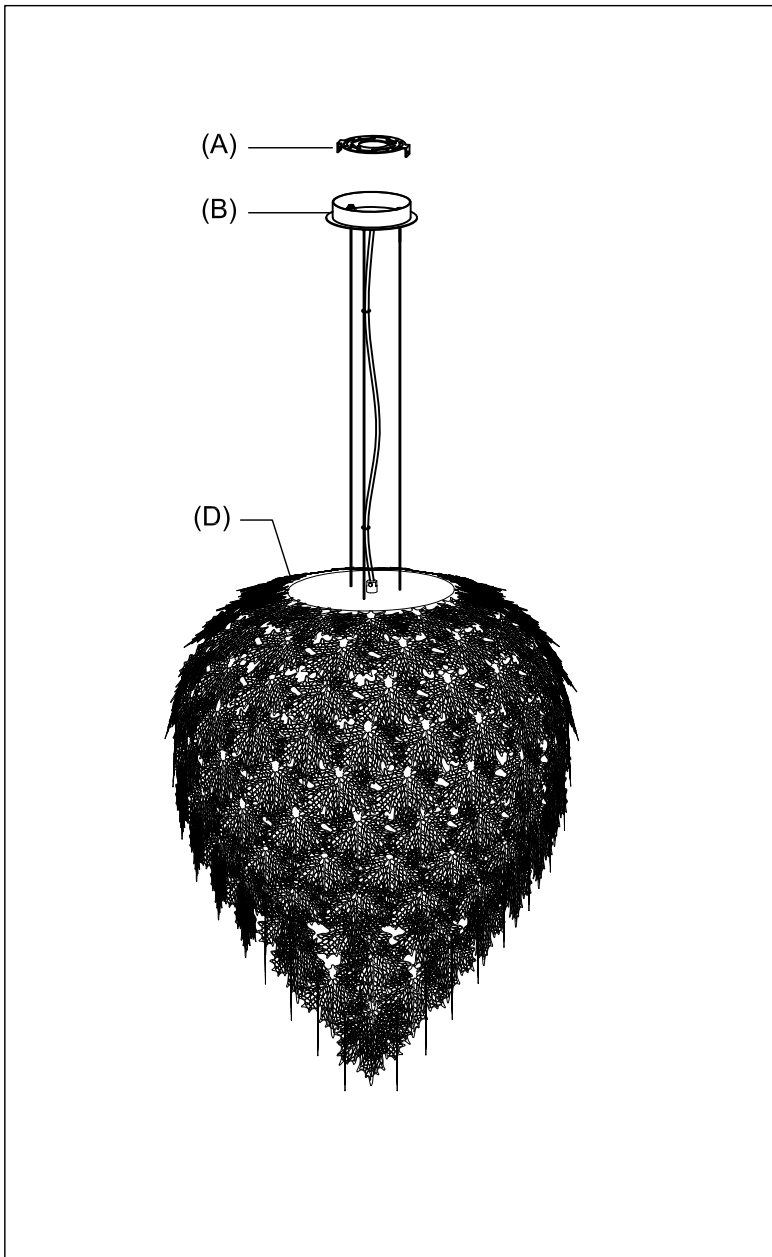

PRODUCT NAME:Vineyard  
ITEM NUMBER:39769

Please consult your electrician for hanging fixture and wiring.

Bulb(included): 9xG9 40W

**IMPORTANT:** Turn off the power at the main fuse or circuit breaker box before starting installation

Bracket(A)

Canopy(B)

**Locate all hardware & components before discarding packaging**

1.)

**Step.1:** Remove mounting bracket (A) from fixture and install to electrical box.

2.)

**Step.2:** Wire fixture to wires in outlet box. Green wire is for Ground.