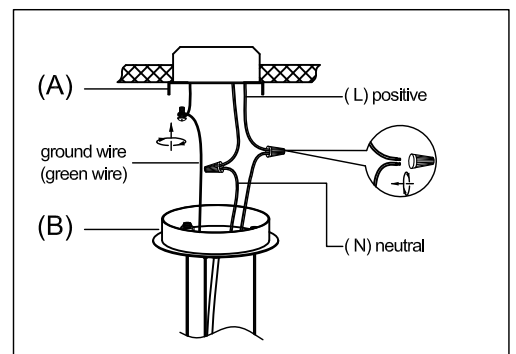

PRODUCT NAME:Vineyard  
ITEM NUMBER:39769

Please consult your electrician for hanging fixture and wiring.

Bulb(included): 9xG9 40W

**IMPORTANT:** Turn off the power at the main fuse or circuit breaker box before starting installation

Bracket(A)

Canopy(B)

**Locate all hardware & components before discarding packaging**

1.)

**Step.1:** Remove mounting bracket (A) from fixture and install to electrical box.

2.)

**Step.2:** Wire fixture to wires in outlet box. Green wire is for Ground.

Body(D)

G9 bulb(E)

**Locate all hardware & components before discarding packaging**

3.)

Step.3:Adjust wire length to desired mounting height using push pin. Install canopy (B) to bracket and tighten lock nut (C) on wire to secure.