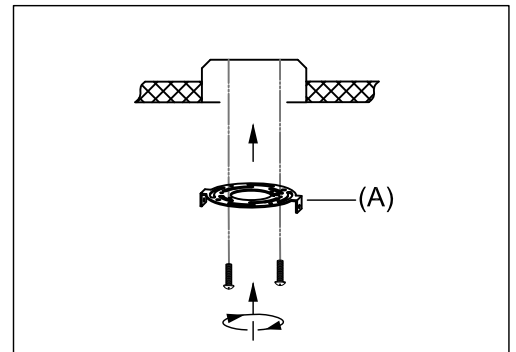

PRODUCT NAME:Vineyard  
ITEM NUMBER:39769

Please consult your electrician for hanging fixture and wiring.

Bulb(included): 9xG9 40W

**IMPORTANT:** Turn off the power at the main fuse or circuit breaker box before starting installation

Bracket(A)

Canopy(B)

**Locate all hardware & components before discarding packaging**

1.)

**Step.1:** Remove mounting bracket (A) from fixture and install to electrical box.

2.)

**Step.2:** Wire fixture to wires in outlet box. Green wire is for Ground.

Body(D)

G9 bulb(E)

**Locate all hardware & components before discarding packaging**

3.)

Step.3:Adjust wire length to desired mounting height using push pin. Install canopy (B) to bracket and tighten lock nut (C) on wire to secure.