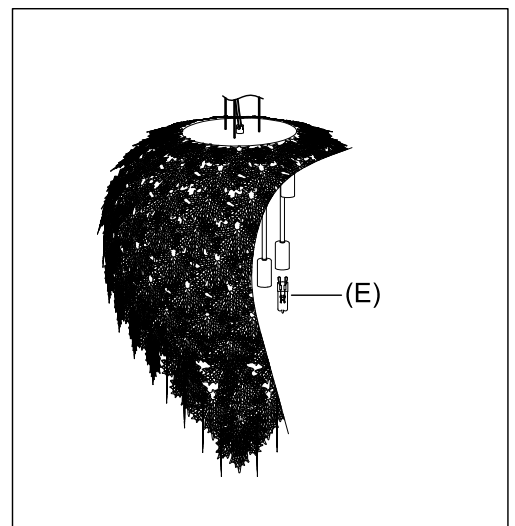

Step.4:Install G9 bulb (E).

Cleaning & Care:

Clean with soft cloth and a mild detergent.
Do not use abrasive cleaner.