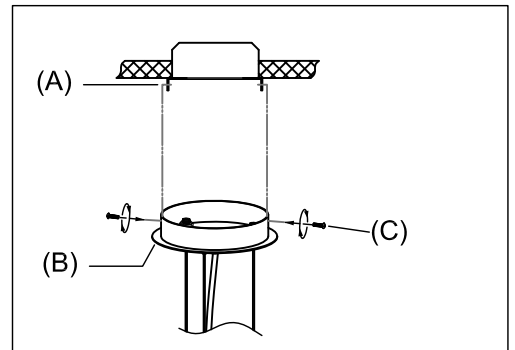

Bracket(A)

Canopy(B)

**Locate all hardware & components before discarding packaging**

1.)

**Step.1:** Remove mounting bracket (A) from fixture and install to electrical box.

2.)

**Step.2:** Wire fixture to wires in outlet box. Green wire is for Ground.

Body(D)

G9 bulb(E)

**Locate all hardware & components before discarding packaging**

3.)

Step.3:Adjust wire length to desired mounting height using push pin. Install canopy (B) to bracket and tighten lock nut (C) on wire to secure.