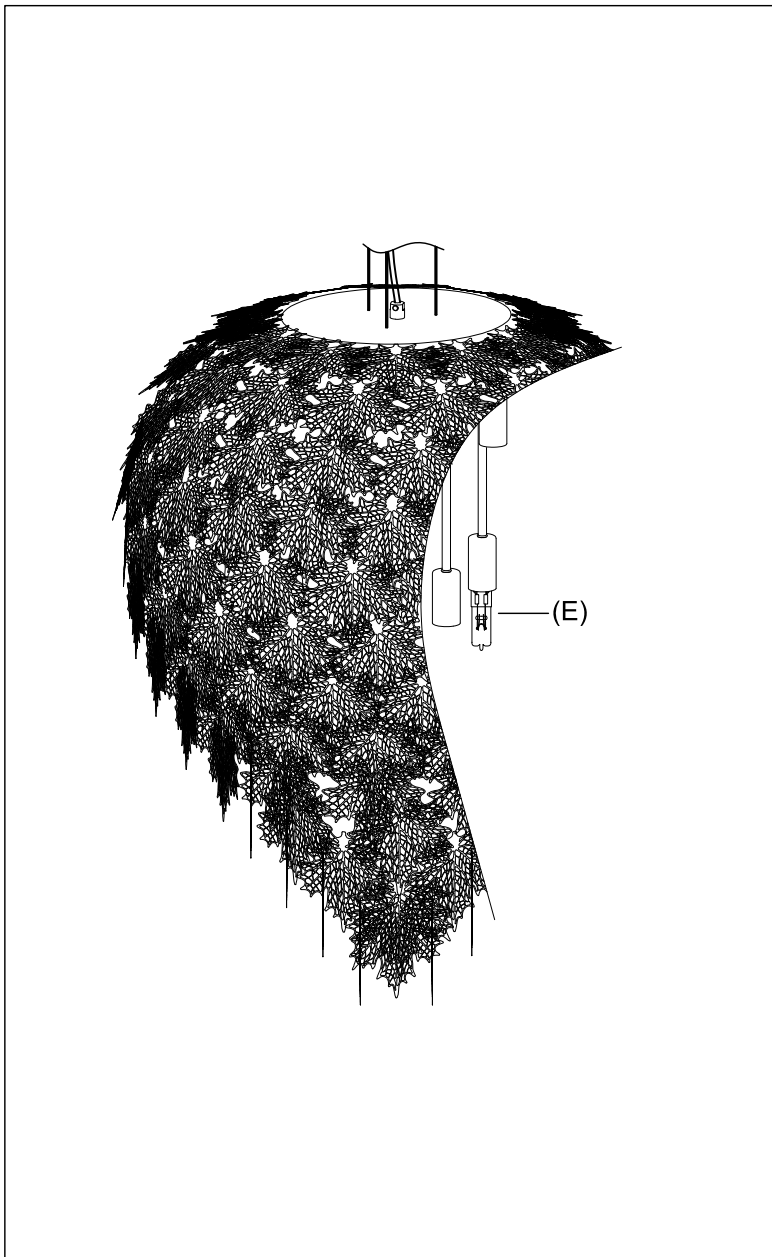

IMPORTANT: Turn off the power at the main fuse or circuit breaker box before starting installation

Locate all hardware & components before discarding packaging

3.)