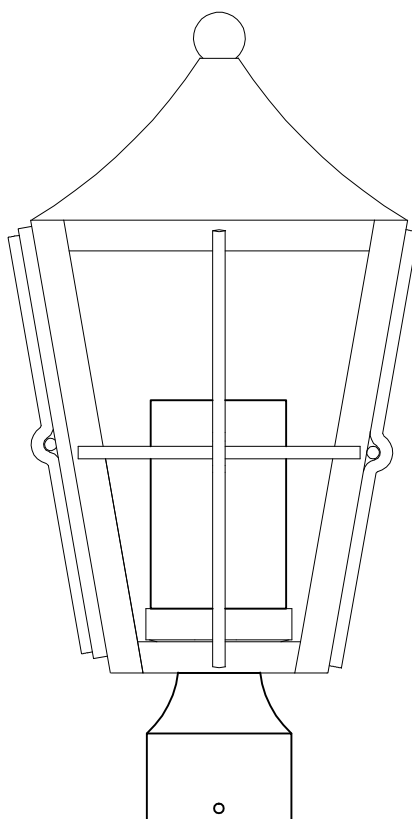

**PRODUCT NAME:CELLING MOUNTS**  
**ITEM NUMBER:85330CDFTBK**

**Please consult your electrician for hanging fixture and wiring.**

**Bulb(not included): 1 x 18W GU24**

**IMPORTANT:** Turn off the power at the main fuse or circuit breaker box before starting installation.

**Glasses (A)**  
GLS85330CD 4PCS

**Body (B)**

**GU24  
Bulb (C)**

**Candle  
Cover (D)**

**Locate all hardware & components before discarding packaging**

**Step.1: Wire fixture to wires in outlet box. Copper wire is for Ground.**

**Step.2: Install body (B) to post top. Secure at base using screws provided.**

**Step.3: Insert glass(A) and secure using glass clips**

**Step.4: Install GU24 bulb(C) and cover with Candle Cover(D)**

**Cleaning & Care:**  
Clean with soft cloth and a mild detergent.  
Do not use abrasive cleaner.