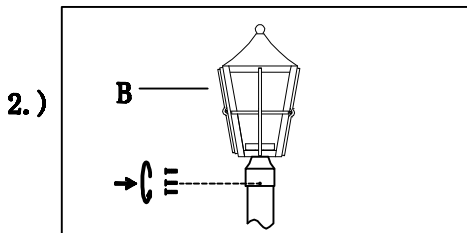

**PRODUCT NAME:CELLING MOUNTS**  
**ITEM NUMBER:85330CDFTBK**

**Please consult your electrician for hanging fixture and wiring.**

**Bulb(not included): 1 x 18W GU24**

**IMPORTANT:** Turn off the power at the main fuse or circuit breaker box before starting installation.

**Glasses (A)**  
GLS85330CD 4PCS

**Body (B)**

**GU24  
Bulb (C)**

**Candle  
Cover (D)**

**Locate all hardware & components before discarding packaging**

**Step.1: Wire fixture to wires in outlet box. Copper wire is for Ground.**