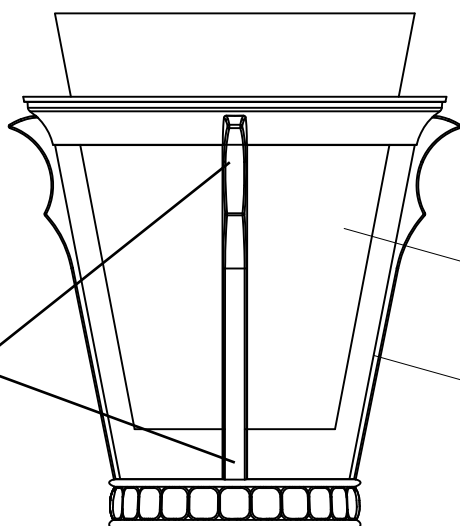

The Nipple

Eva Pad (stick on the inside of the frame)

(Q'TY 8PCS)

The Glass Shade

The Cage

The Finial