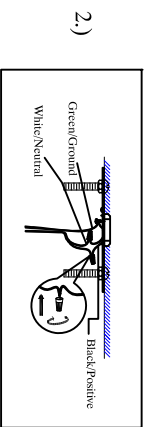

PRODUCT NAME: Finesse 1-Light Mini Pendant
 ITEM NUMBER: 91500FTSN

Please consult your electrician for hanging fixture and wiring.

1*E26*100W Bulb (Not Included)

MADE IN CHINA
 Page 1 of (2)

IMPORTANT: Turn off the power at the main fuse or circuit breaker box before starting installation

Locate all hardware & components before discarding packaging

Step 1: Remove mounting bracket from fixture and install to electrical box

Step 2: Wire fixture to wires in outlet box. Green wire is for Ground