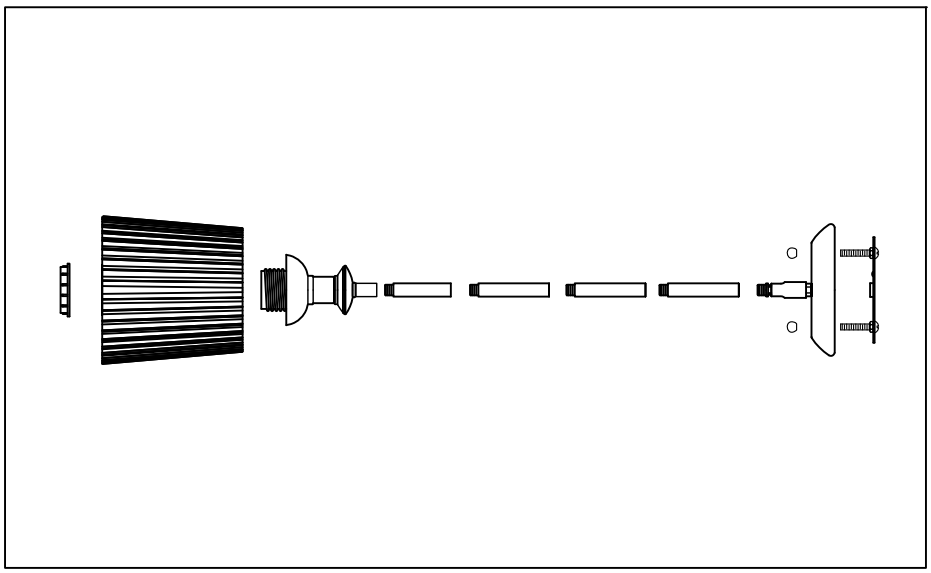

PRODUCT NAME: Finesse 1-Light Mini Pendant
 ITEM NUMBER: 91500FTSN

Please consult your electrician for hanging fixture and wiring.

1*E26*100W Bulb (Not Included)

MADE IN CHINA
 Page 1 of (2)

IMPORTANT: Turn off the power at the main fuse or circuit breaker box before starting installation

Locate all hardware & components before discarding packaging

Step 1: Remove mounting bracket from fixture and install to electrical box

Step 2: Wire fixture to wires in outlet box. Green wire is for Ground

Step 3: Install fixture to bracket and nuts at the ends of the canopy to secure

Step 4: Slide glass over socket and secure using socket ring.

Cleaning & Care:
 Clean with soft cloth and a mild detergent.
 Do not use abrasive cleaner.