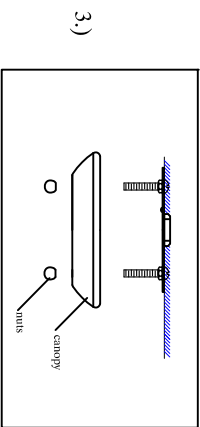

PRODUCT NAME: Finesse 1-Light Mini Pendant
 ITEM NUMBER: 91500FTSN

Please consult your electrician for hanging fixture and wiring.

1*E26*100W Bulb (Not Included)

MADE IN CHINA
 Page 1 of (2)

IMPORTANT: Turn off the power at the main fuse or circuit breaker box before starting installation

Locate all hardware & components before discarding packaging

Step 1: Remove mounting bracket from fixture and install to electrical box

Step 2: Wire fixture to wires in outlet box. Green wire is for Ground