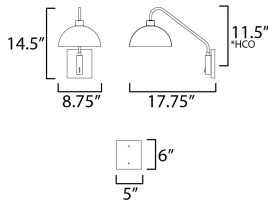

LAMPING

INPUT VOLTAGE : 120V
BULB : 1 x 60W Incandescent E26 Medium , 60W Total
BULB INCLUDED : (Not Included)
DIMMABLE :
LIGHTING_DIRECTION : Down