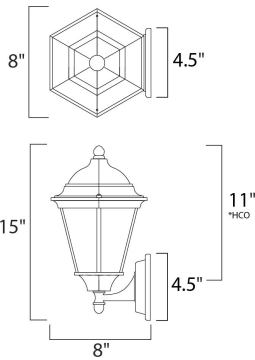

ADDITIONAL

OPERATING TEMPERATURE:
-20°C (-4°F), 40°C (104°F)

PHOTOMETRIC: Report Found Online

MEASUREMENTS

- DIMENSION : 8" W x 15" H x 8" Ext
- BACK PLATE : 4.5" W x 4.5" H x 11" HCO
- HANGING WEIGHT : 1.87 lb

LAMPING

- INPUT VOLTAGE : 120V
- BULB : 1 x 60W Incandescent E26 Medium , 60W Total
- BULB INCLUDED : (Not Included)
- DIMMABLE : Yes

Always consult a qualified electrician before installing any lighting product.