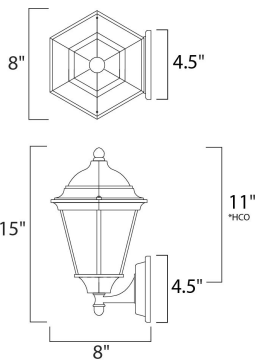

PRODUCT DESCRIPTION

Westlake is a transitional style from Maxim Lighting International in Black, Rust Patina, Empire Bronze, or White finish.

FINISHES OPTION

- Black (BK)
- White (WT)

GLASS

Clear CL

MATERIAL

Die Cast Aluminum

RATINGS

cETLus
Wet Location

ADDITIONAL

OPERATING TEMPERATURE:
-20°C (-4°F), 40°C (104°F)

PHOTOMETRIC: Report Found Online

MEASUREMENTS

- DIMENSION : 8" W x 15" H x 8" Ext
- BACK PLATE : 4.5" W x 4.5" H x 11" HCO
- HANGING WEIGHT : 1.87 lb

LAMPING

- INPUT VOLTAGE : 120V
- BULB : 1 x 60W Incandescent E26 Medium , 60W Total
- BULB INCLUDED : (Not Included)
- DIMMABLE : Yes

Always consult a qualified electrician before installing any lighting product.

WESTERN DISTRIBUTION CENTER (HEADQUARTER)
253 NORTH VINELAND AVE | CITY OF INDUSTRY, CA 91746

EASTERN DISTRIBUTION CENTER
101 GARDNER PARK | PEACHTREE CITY, GA 30269

P. 626.956.4200 | F. 626.956.4225 | maximlighting.com