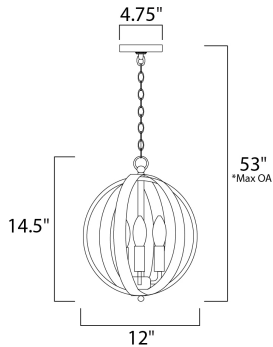

\*max overall height

**MEASUREMENTS**

- DIMENSION : 12" L x 12" W x 14.5" H
- MAX OAH : 53" OAH
- CANOPY : 4.75" W x 0.75" H x 4.75" L
- HANGING WEIGHT : 5.72 lb

**LAMPING**

- INPUT VOLTAGE : 120V
- BULB : 3 x 60W Incandescent E12 Candelabra , 180W Total
- BULB INCLUDED : (Not Included)
- DIMMABLE :