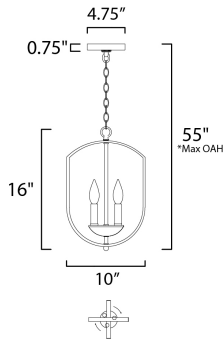

\*max overall height

**MEASUREMENTS**

- DIMENSION : 10" L x 10" W x 16" H
- MAX OAH : 55" OAH
- CANOPY : 4.75" W x 0.75" H x 4.75" L
- HANGING WEIGHT : 4.2 lb

**LAMPING**

- INPUT VOLTAGE : 120V
- BULB : 3 x 60W Incandescent E12 Candelabra , 180W Total
- BULB INCLUDED : (Not Included)
- DIMMABLE :

**FINISHES OPTION**

-  Black (BK)
-  Oil Rubbed Bronze (OI)
-  Satin Nickel (SN)

**MATERIAL**

Steel

**RATINGS**

cULus  
Dry Location

**ADDITIONAL**

SLOPE: 90  
OPERATING TEMPERATURE:  
-20°C (-4°F), 40°C (104°F)