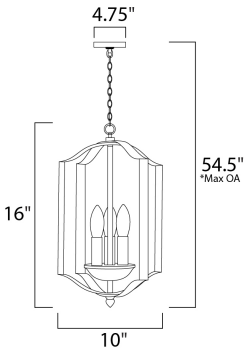

*max overall height

MEASUREMENTS

- DIMENSION : 10" L x 10" W x 16" H
- MAX OAH : 54.5" OAH
- CANOPY : 4.75" W x 0.75" H x 4.75" L
- HANGING WEIGHT : 4.4 lb

LAMPING

- INPUT VOLTAGE : 120V
- BULB : 3 x 60W Incandescent E12 Candelabra , 180W Total
- BULB INCLUDED : (Not Included)
- DIMMABLE :