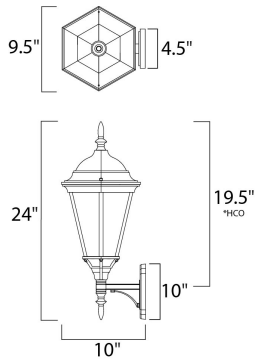

PRODUCT DESCRIPTION

Westlake is a transitional style from Maxim Lighting International in Black, Rust Patina, Empire Bronze, or White finish.