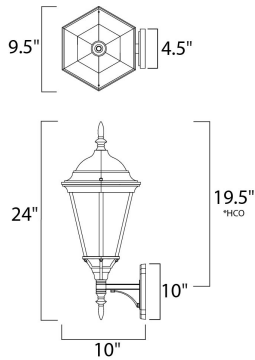

PRODUCT DESCRIPTION

Westlake is a transitional style from Maxim Lighting International in Black, Rust Patina, Empire Bronze, or White finish.