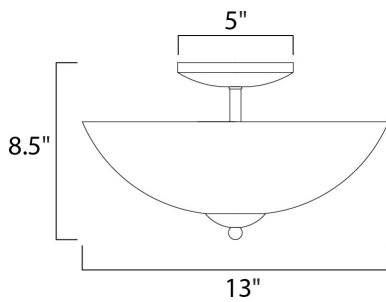

MEASUREMENTS

DIMENSION : 13" L x 13" W x 8.5" H
 HANGING WEIGHT : 2.5 lb

LAMPING

INPUT VOLTAGE : 120V
 BULB : 2 x 60W Incandescent E26 Medium , 120W Total
 BULB INCLUDED : (Not Included)

FINISHES OPTION

-  Black (BK)
-  Oil Rubbed Bronze (OI)
-  Satin Nickel (SN)