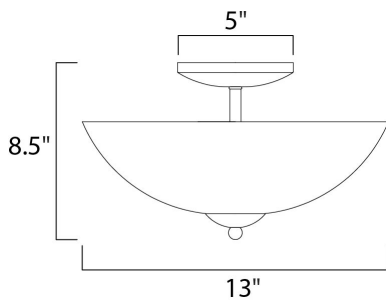

**MEASUREMENTS**

DIMENSION : 13" L x 13" W x 8.5" H  
 HANGING WEIGHT : 3.5 lb

**LAMPING**

INPUT VOLTAGE : 120V  
 BULB : 2 x 60W Incandescent E26 Medium , 120W Total  
 BULB INCLUDED : (Not Included)  
 DIMMABLE : Yes