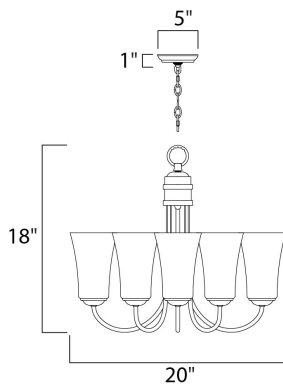

**MEASUREMENTS**

DIMENSION : 20" L x 20" W x 18" H  
 CANOPY : 4.93" W x 1" H x 4.93" L  
 HANGING WEIGHT : 8.4 lb

**LAMPING**

INPUT VOLTAGE : 120V  
 BULB : 5 x 60W Incandescent E26 Medium , 300W Total  
 BULB INCLUDED : (Not Included)  
 DIMMABLE :