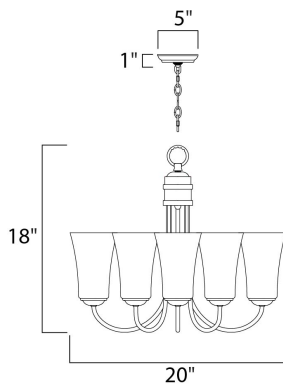

MEASUREMENTS

DIMENSION : 20" L x 20" W x 18" H
 CANOPY : 4.93" W x 1" H x 4.93" L
 HANGING WEIGHT : 8.4 lb

LAMPING

INPUT VOLTAGE : 120V
 BULB : 5 x 60W Incandescent E26 Medium , 300W Total
 BULB INCLUDED : (Not Included)
 DIMMABLE :