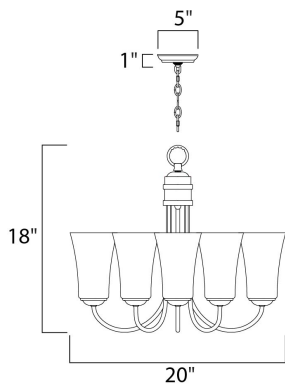

MEASUREMENTS

DIMENSION : 20" L x 20" W x 18" H
 CANOPY : 4.93" W x 1" H x 4.93" L
 HANGING WEIGHT : 8.4 lb

LAMPING

INPUT VOLTAGE : 120V
 BULB : 5 x 60W Incandescent E26 Medium , 300W Total
 BULB INCLUDED : (Not Included)
 DIMMABLE : Yes