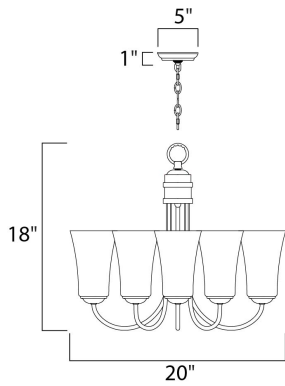

**MEASUREMENTS**

DIMENSION : 20" L x 20" W x 18" H  
 CANOPY : 4.93" W x 1" H x 4.93" L  
 HANGING WEIGHT : 8.4 lb

**LAMPING**

INPUT VOLTAGE : 120V  
 BULB : 5 x 60W Incandescent E26 Medium , 300W Total  
 BULB INCLUDED : (Not Included)  
 DIMMABLE :