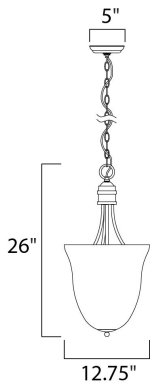

MEASUREMENTS

DIMENSION : 12.75" L x 12.75" W x 26" H
 HANGING WEIGHT : 6.16 lb

LAMPING

INPUT VOLTAGE : 120V
 BULB : 3 x 60W Incandescent E12 Candelabra , 180W Total
 BULB INCLUDED : (Not Included)
 DIMMABLE : Yes