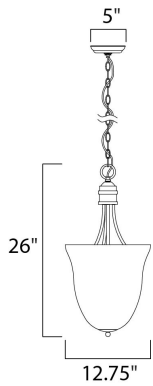

MEASUREMENTS

DIMENSION : 12.75" L x 12.75" W x 26" H

HANGING WEIGHT : 6.16 lb

LAMPING

INPUT VOLTAGE : 120V

BULB : 3 x 60W Incandescent E12 Candelabra , 180W Total

BULB INCLUDED : (Not Included)

DIMMABLE :