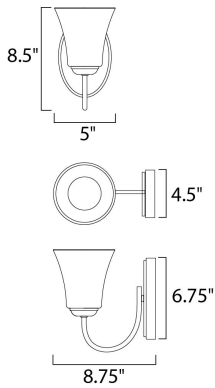

MEASUREMENTS

DIMENSION : 5" W x 8.5" H x 8.75" Ext
 BACK PLATE : 4.5" W x 6.75" H x 4" HCO
 HANGING WEIGHT : 1.5 lb

LAMPING

INPUT VOLTAGE : 120V
 BULB : 1 x 60W Incandescent E26 Medium , 60W Total
 BULB INCLUDED : (Not Included)
 DIMMABLE :