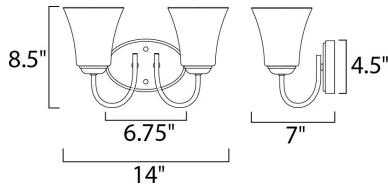

MEASUREMENTS

DIMENSION : 14" W x 8.5" H x 7" Ext
 BACK PLATE : 6.75" W x 4.5" H x 5" HCO
 HANGING WEIGHT : 2.6 lb

LAMPING

INPUT VOLTAGE : 120V
 BULB : 2 x 60W Incandescent E26 Medium , 120W Total
 BULB INCLUDED : (Not Included)
 DIMMABLE : Yes